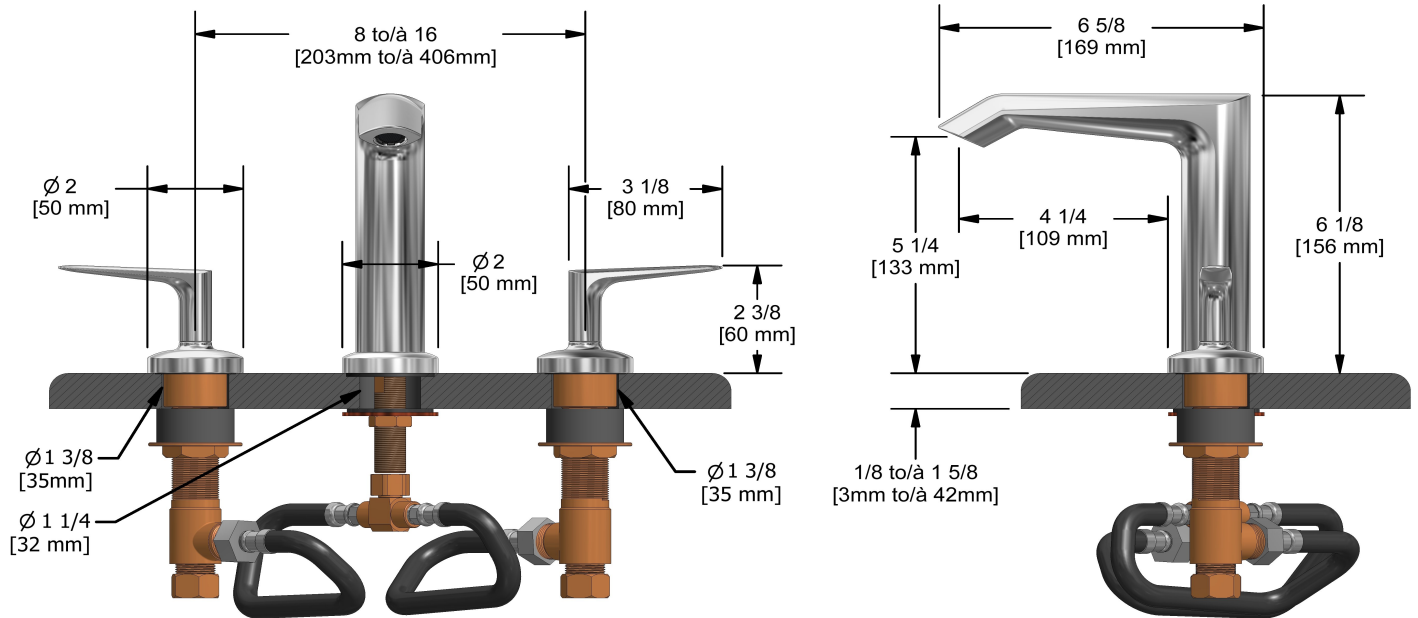

8" lavatory faucet
VY08

Specifications

Descriptions

- Ceramic cartridge
- Push drain
- 3/8" speedway compression

Available colors

- C : Chrome

Available flows

- 3.7 L/min, 1 gpm (US) 60psi
- 1.9 L/min, 0.5 gpm (US) 60psi (VY08-05)

Certifications

- CSA B125.1
- NSF/ANSI standard 61 and 372
- ASME A112.18.1
- CMR248 Approval
- ADA

Sizes, models and finishes may differ from those presented.

Warranty

This **Riobel Inc.** product you have purchased carries a Limited Lifetime Warranty on the chrome, PVD finish, blacks and all working parts and is guaranteed from the initial purchase date against all manufacturing defects. All other finishes, including plastic components, are guaranteed for one year. All electric and/or electronic parts are covered by a 5-year limited warranty.