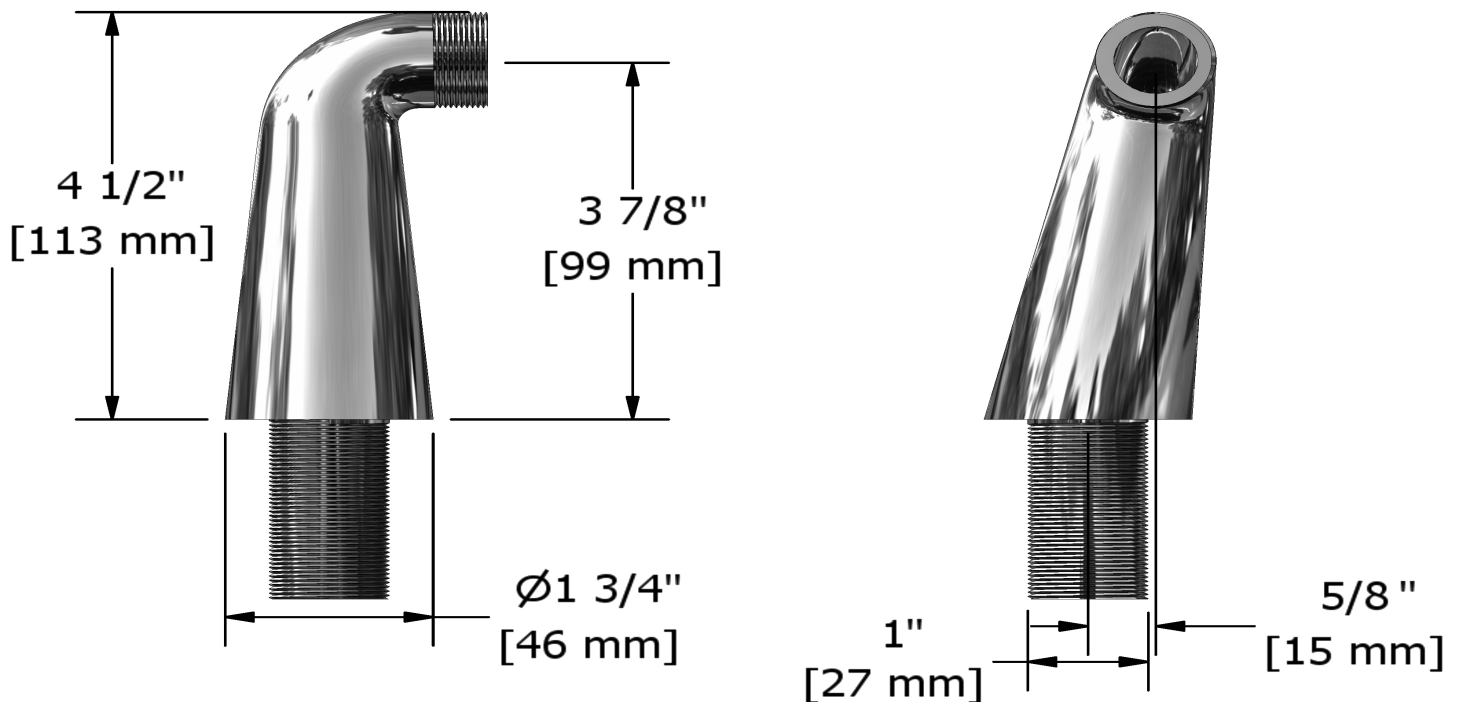

10 cm (4") high deck-mount riser pair, 1/2" off-set  
**TU99**

## Specifications

### Descriptions

- 3/4" outlet male
- 1/2" inlet female NPT
- Pair

### Available colors

- C : Chrome
- BN : Brushed Nickel (PVD)
- PN : Polished Nickel (PVD)

Sizes, models and finishes may differ from thoses presented.