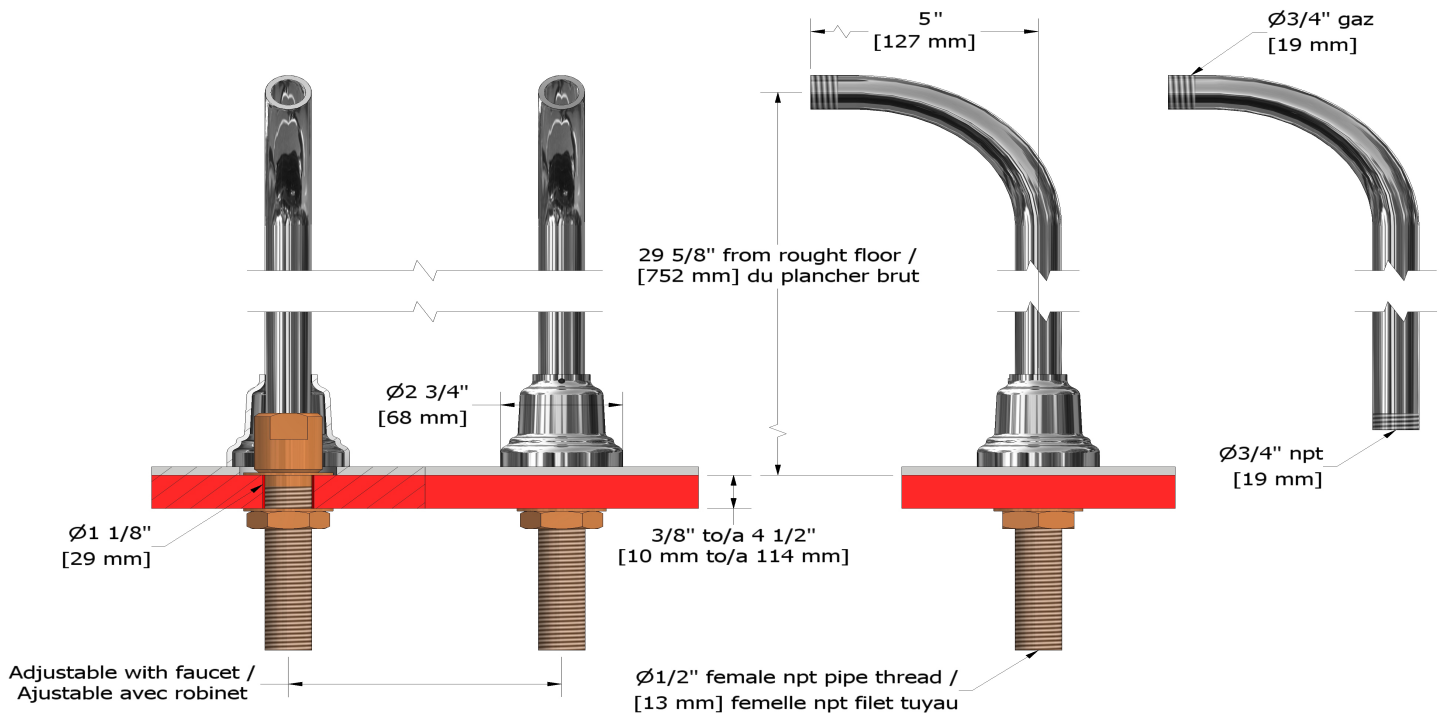

76 cm (30") high floor riser pair
TU33

Specifications

Descriptions

- 2 parts: rough and trim
- Round flange
- 3/4" outlet male
- 1/2" inlet female NPT
- Pair

Available colors

- C : Chrome
- BN : Brushed Nickel (PVD)
- PN : Polished Nickel (PVD)

Certifications

- CSA B125.1
- ASME A112.18.1
- CMR248 Approval

UPC®

Sizes, models and finishes may differ from those presented.

Warranty

This **Riobel Inc.** product you have purchased carries a **Limited Lifetime Warranty** on the chrome, PVD finish, blacks and all working parts and is guaranteed from the initial purchase date against all **manufacturing defects**. All other finishes, including plastic components, are guaranteed for one year. All electric and/or electronic parts are covered by a 5-year limited warranty.