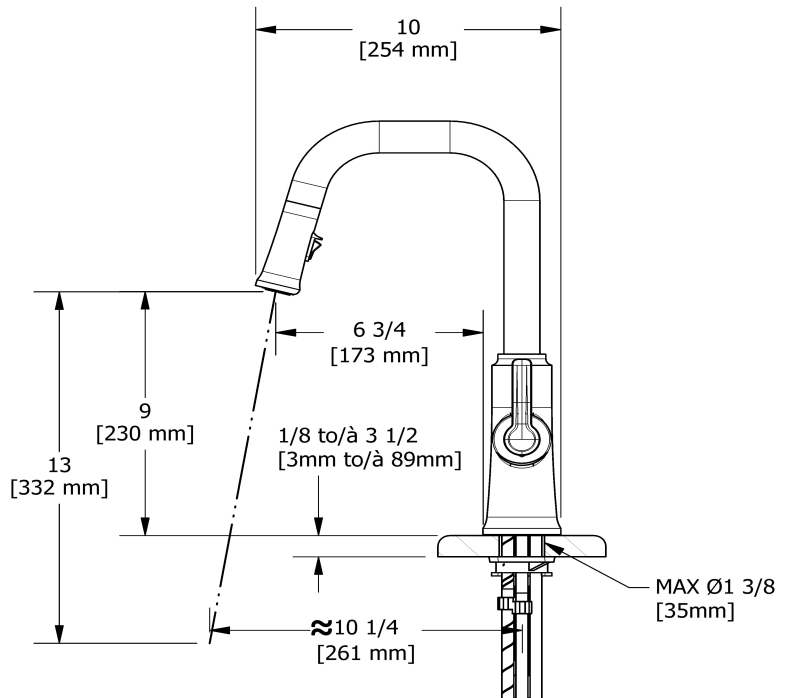

Sizes, models and finishes may differ from thoses presented.

Warranty

This **Riobel Inc.** product you have purchased carries a Limited Lifetime Warranty on the chrome, PVD finish, blacks and all working parts and is guaranteed from the initial purchase date against all manufacturing defects. All other finishes, including plastic components, are guaranteed for one year. All electric and/or electronic parts are covered by a 5-year limited warranty.

Customer Service

Ontario, West Canada : 888-287-5354 Quebec, Maritimes, United States : 866-473-8442