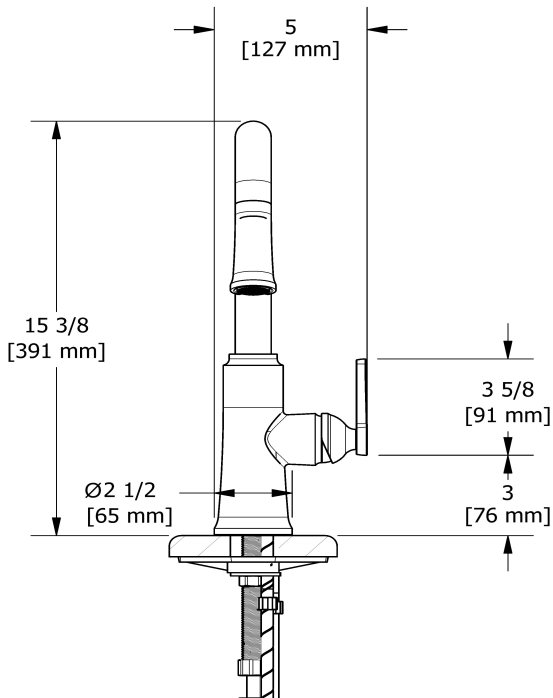

Sizes, models and finishes may differ from thoses presented.

Warranty

This **Riobel Inc.** product you have purchased carries a Limited Lifetime Warranty on the chrome, PVD finish, blacks and all working parts and is guaranteed from the initial purchase date against all manufacturing defects. All other finishes, including plastic components, are guaranteed for one year. All electric and/or electronic parts are covered by a 5-year limited warranty.

Customer Service

Ontario, West Canada : 888-287-5354 Quebec, Maritimes, United States : 866-473-8442