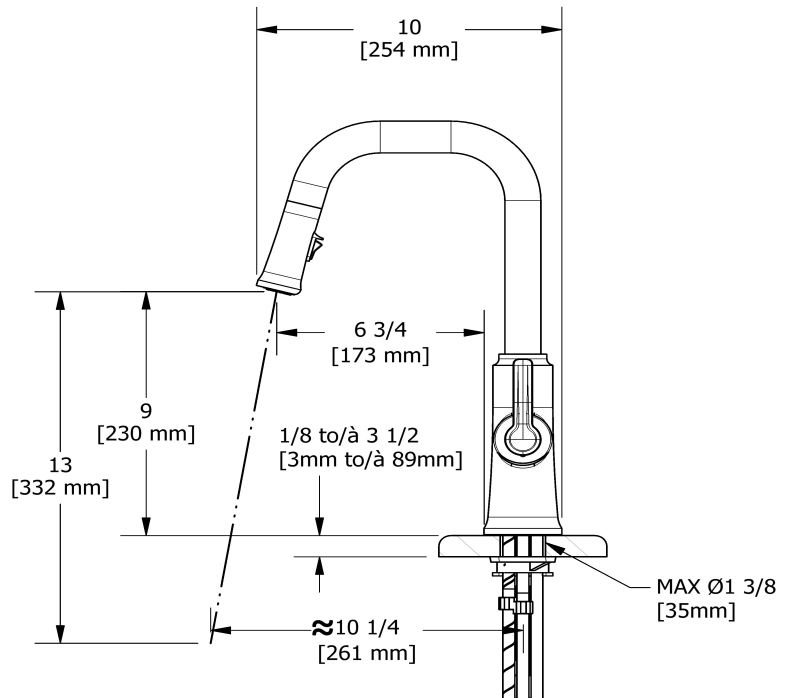

Sizes, models and finishes may differ from thoses presented.

Warranty

This **Riobel Inc.** product you have purchased carries a Limited Lifetime Warranty on the chrome, PVD finish, blacks and all working parts and is guaranteed from the initial purchase date against all manufacturing defects. All other finishes, including plastic components, are guaranteed for one year. All electric and/or electronic parts are covered by a 5-year limited warranty.

Customer Service

Ontario, West Canada : 888-287-5354 Quebec, Maritimes, United States : 866-473-8442