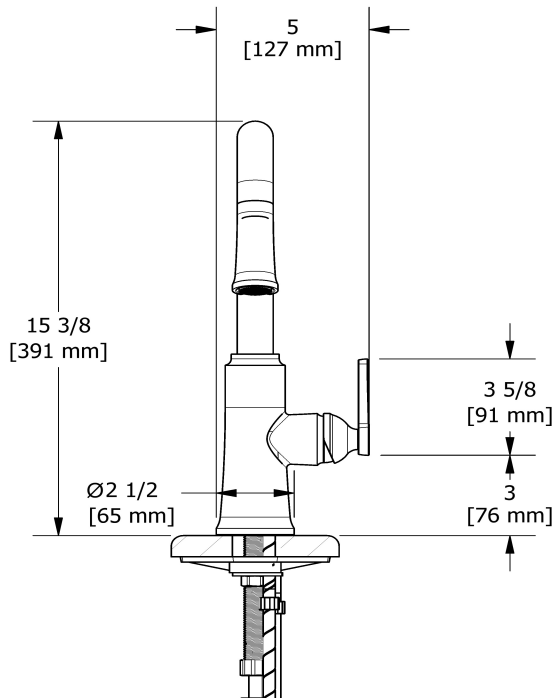

Sizes, models and finishes may differ from thoses presented.

Warranty

This **Riobel Inc.** product you have purchased carries a Limited Lifetime Warranty on the chrome, PVD finish, blacks and all working parts and is guaranteed from the initial purchase date against all manufacturing defects. All other finishes, including plastic components, are guaranteed for one year. All electric and/or electronic parts are covered by a 5-year limited warranty.

Customer Service

Ontario, West Canada : 888-287-5354 Quebec, Maritimes, United States : 866-473-8442