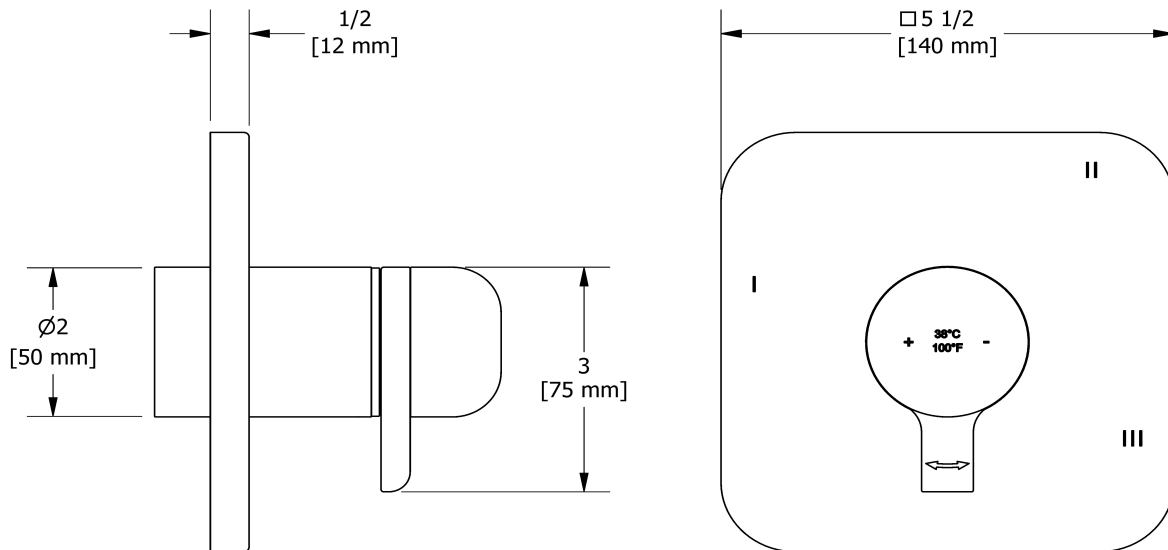

3-way Type T/P coaxial valve trim
TSA45

Specifications

Descriptions

- Trim only
- 6 positions (OFF, 1, 1 and 2, 2, 2 and 3, 3) share
- R45, R45-SPEX or R45-EX rough required to complete
- Thermostatic/pressure balance coaxial cartridge with check valves

Available colors

- C : Chrome
- PN : Polished Nickel (PVD)

Certifications

- CSA B125.1
- ASME A112.18.1
- ASSE 1016
- CMR248 Approval

UPC®

Sizes, models and finishes may differ from those presented.

Warranty