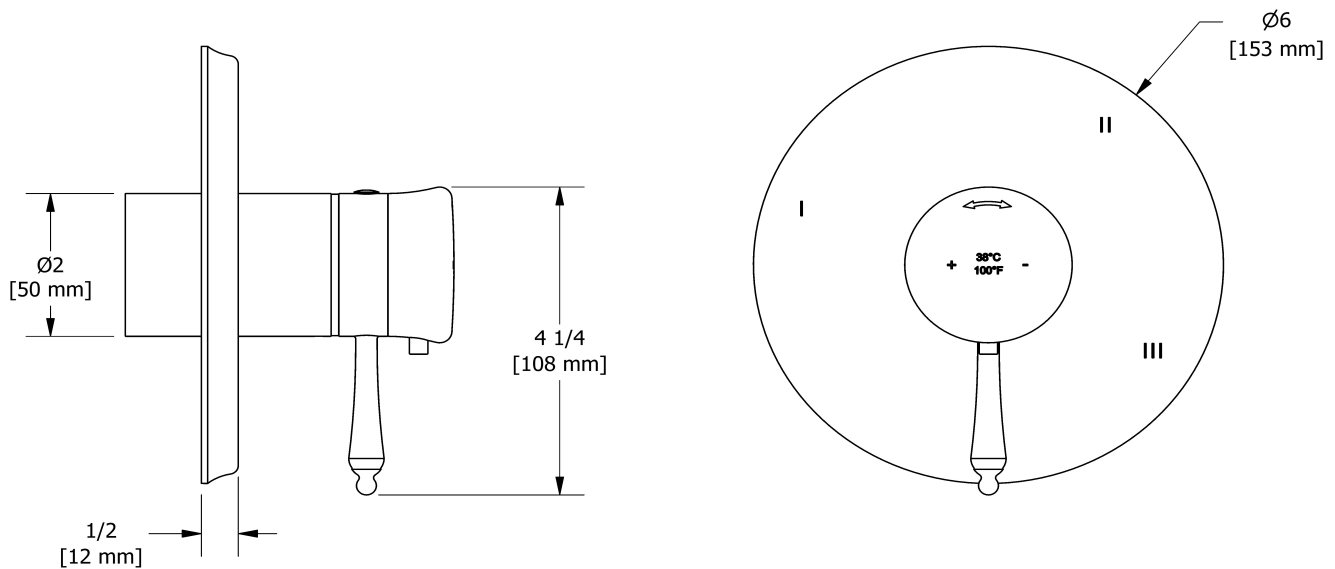

3-way Type T/P coaxial valve trim
TRT45

Specifications

Descriptions

- R45, R45-SPEX or R45-EX rough required to complete
- Thermostatic/pressure balance coaxial cartridge with check valves
- Trim only
- 6 positions (OFF, 1, 1 and 2, 2, 2 and 3, 3) share

Available colors

- C : Chrome
- BN : Brushed Nickel (PVD)
- PN : Polished Nickel (PVD)

Certifications

- CSA B125.1
- ASME A112.18.1
- ASSE 1016
- CMR248 Approval
- ADA

Sizes, models and finishes may differ from those presented.