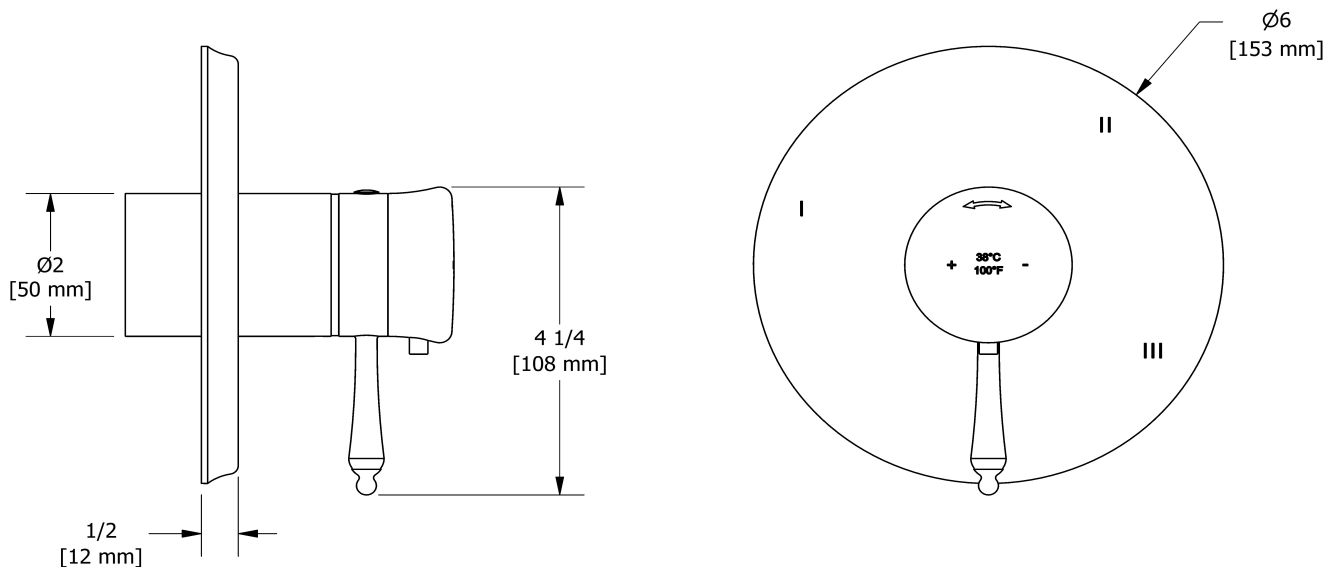

3-way Type T/P coaxial valve trim
TRT45

Specifications

Descriptions

- R45, R45-SPEX or R45-EX rough required to complete
- Thermostatic/pressure balance coaxial cartridge with check valves
- Trim only
- 6 positions (OFF, 1, 1 and 2, 2, 2 and 3, 3) share

Available colors

- C : Chrome
- BN : Brushed Nickel (PVD)
- PN : Polished Nickel (PVD)

Certifications

- CSA B125.1
- ASME A112.18.1
- ASSE 1016
- CMR248 Approval
- ADA

Sizes, models and finishes may differ from those presented.