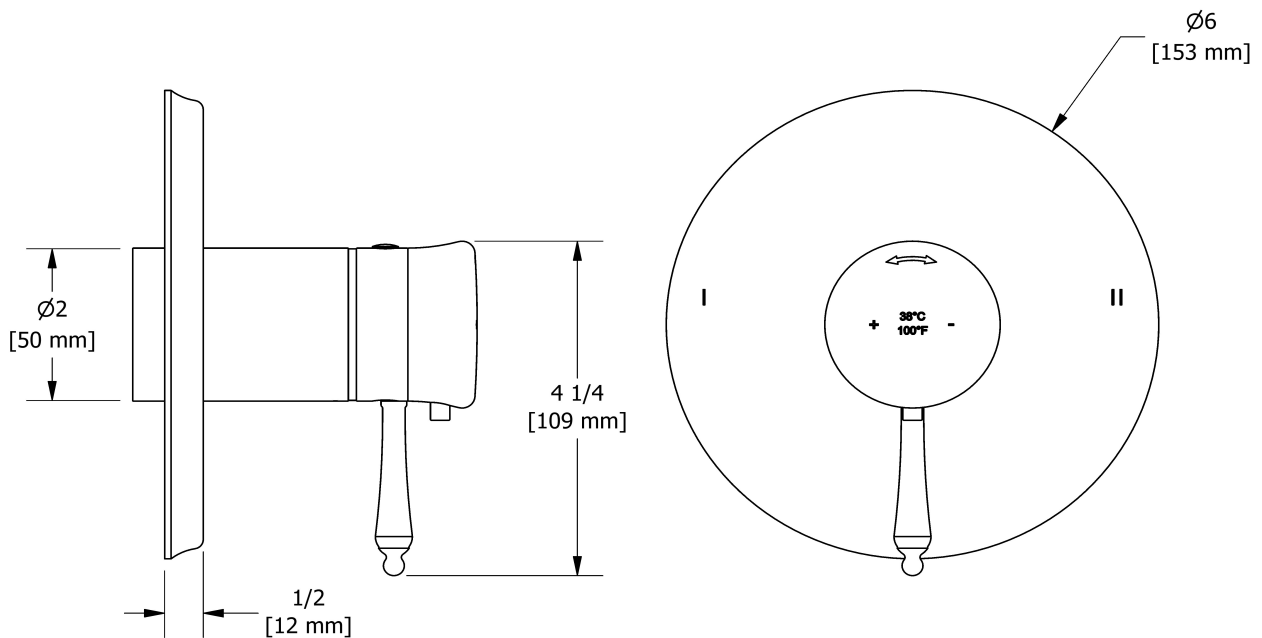

2-way no share Type T/P coaxial valve trim
TRT44

Specifications

Descriptions

- R23, R23-SPEX or R23-EX rough required to complete
- Thermostatic/pressure balance coaxial cartridge with check valves
- Trim only
- 3 positions (OFF, 1, 2) no share

Available colors

- C : Chrome
- BN : Brushed Nickel (PVD)
- PN : Polished Nickel (PVD)

Certifications

- CSA B125.1
- ASME A112.18.1
- ASSE 1016
- CMR248 Approval
- ADA

Sizes, models and finishes may differ from those presented.