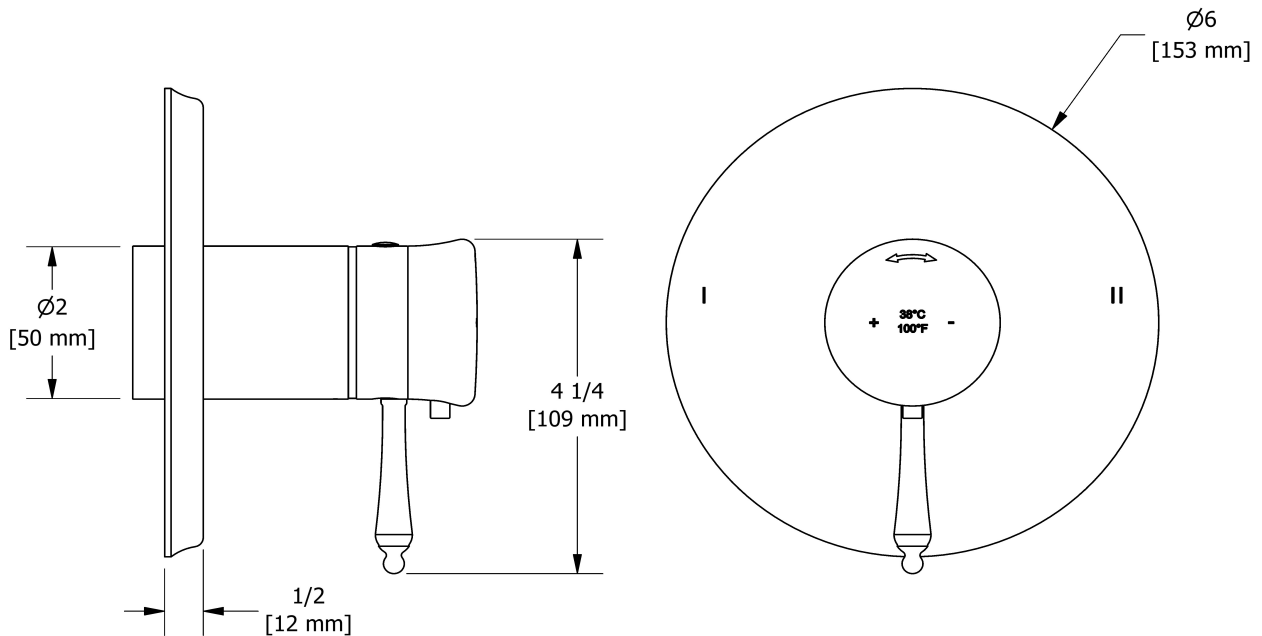

2-way no share Type T/P coaxial valve trim
TRT44

Specifications

Descriptions

- R23, R23-SPEX or R23-EX rough required to complete
- Thermostatic/pressure balance coaxial cartridge with check valves
- Trim only
- 3 positions (OFF, 1, 2) no share

Available colors

- C : Chrome
- BN : Brushed Nickel (PVD)
- PN : Polished Nickel (PVD)

Certifications

- CSA B125.1
- ASME A112.18.1
- ASSE 1016
- CMR248 Approval
- ADA

Sizes, models and finishes may differ from those presented.