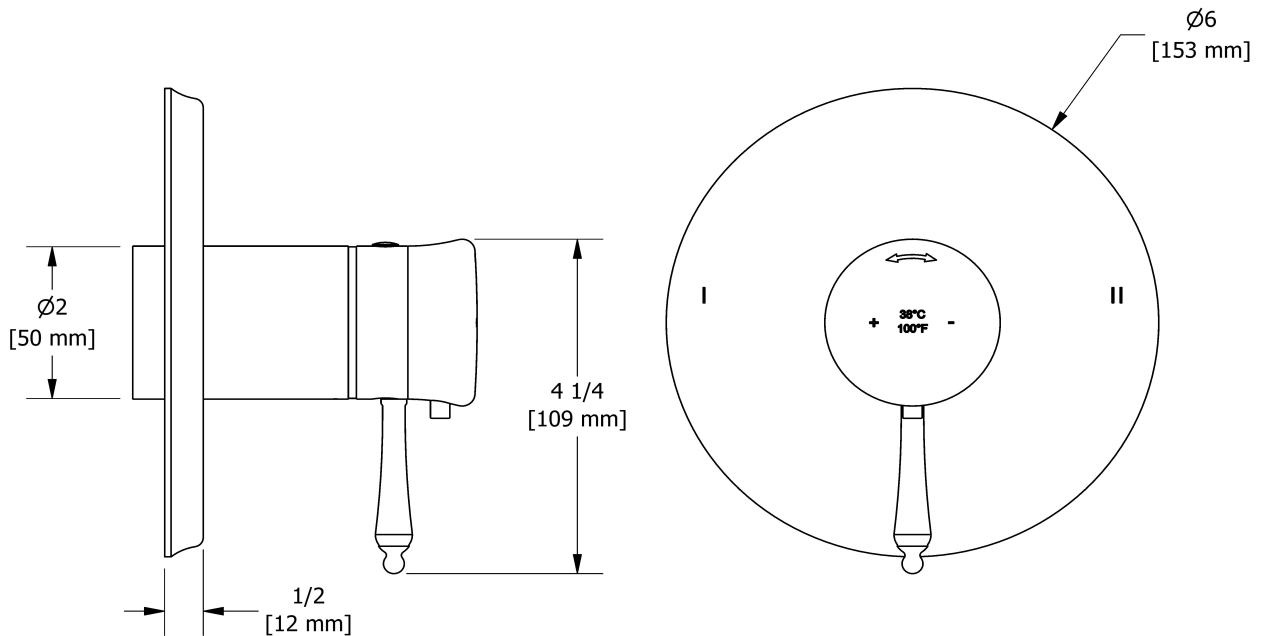

2-way no share Type T/P coaxial valve trim
TRT44

Specifications

Descriptions

- R23, R23-SPEX or R23-EX rough required to complete
- Thermostatic/pressure balance coaxial cartridge with check valves
- Trim only
- 3 positions (OFF, 1, 2) no share

Available colors

- C : Chrome
- BN : Brushed Nickel (PVD)
- PN : Polished Nickel (PVD)

Certifications

- CSA B125.1
- ASME A112.18.1
- ASSE 1016
- CMR248 Approval
- ADA

Sizes, models and finishes may differ from those presented.