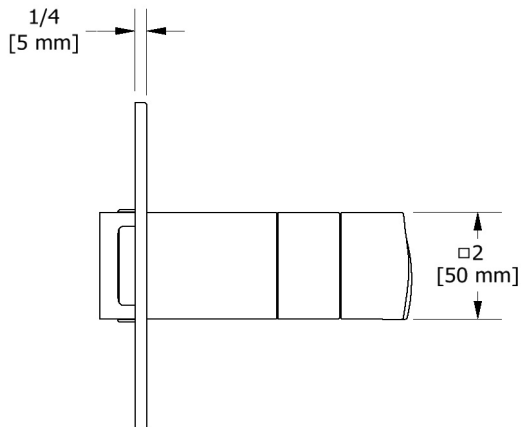

Sizes, models and finishes may differ from those presented.

Warranty

This **Riobel Inc.** product you have purchased carries a Limited Lifetime Warranty on the chrome, PVD finish, blacks and all working parts and is guaranteed from the initial purchase date against all manufacturing defects. All other finishes, including plastic components, are guaranteed for one year. All electric and/or electronic parts are covered by a 5-year limited warranty.

Customer Service

Ontario, West Canada : 888-287-5354 Quebec, Maritimes, United States : 866-473-8442

2020.10.29