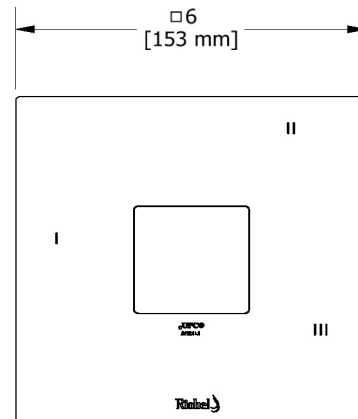

Sizes, models and finishes may differ from those presented.

Warranty

This **Riobel Inc.** product you have purchased carries a Limited Lifetime Warranty on the chrome, PVD finish, blacks and all working parts and is guaranteed from the initial purchase date against all manufacturing defects. All other finishes, including plastic components, are guaranteed for one year. All electric and/or electronic parts are covered by a 5-year limited warranty.

Customer Service

Ontario, West Canada : 888-287-5354 Quebec, Maritimes, United States : 866-473-8442

2020.10.29