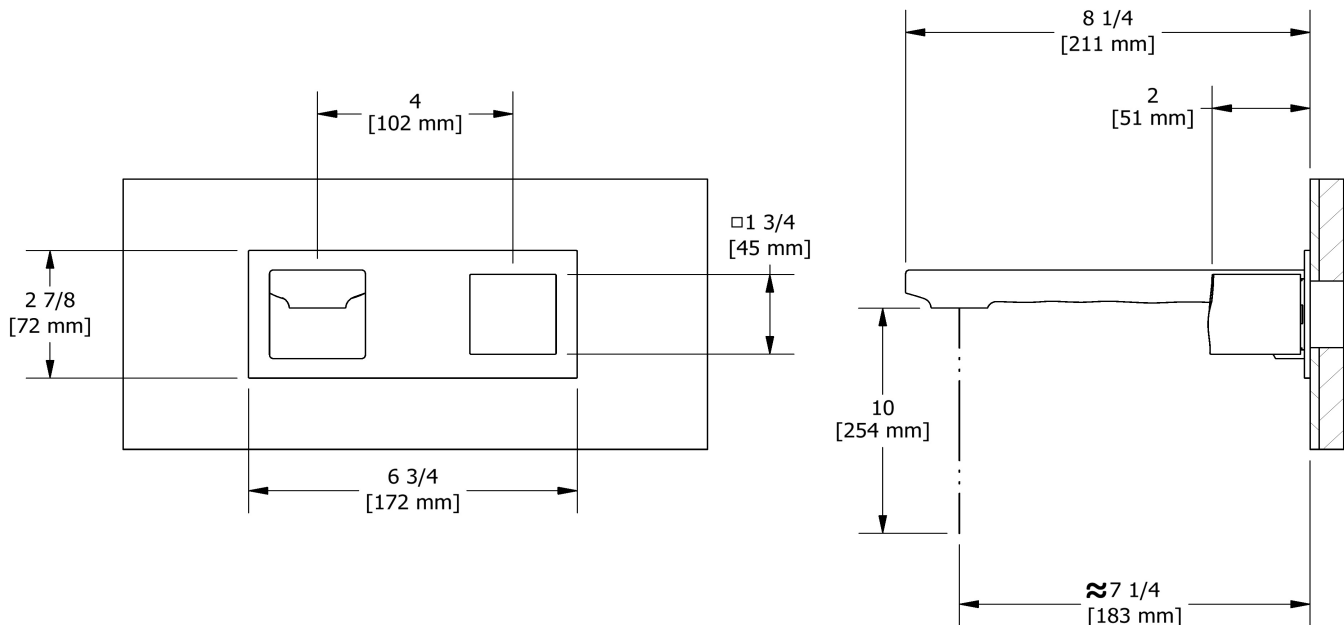

Sizes, models and finishes may differ from those presented.

Warranty

This **Riobel Inc.** product you have purchased carries a Limited Lifetime Warranty on the chrome, PVD finish, blacks and all working parts and is guaranteed from the initial purchase date against all manufacturing defects. All other finishes, including plastic components, are guaranteed for one year. All electric and/or electronic parts are covered by a 5-year limited warranty.

Customer Service

Ontario, West Canada : 888-287-5354 Quebec, Maritimes, United States : 866-473-8442