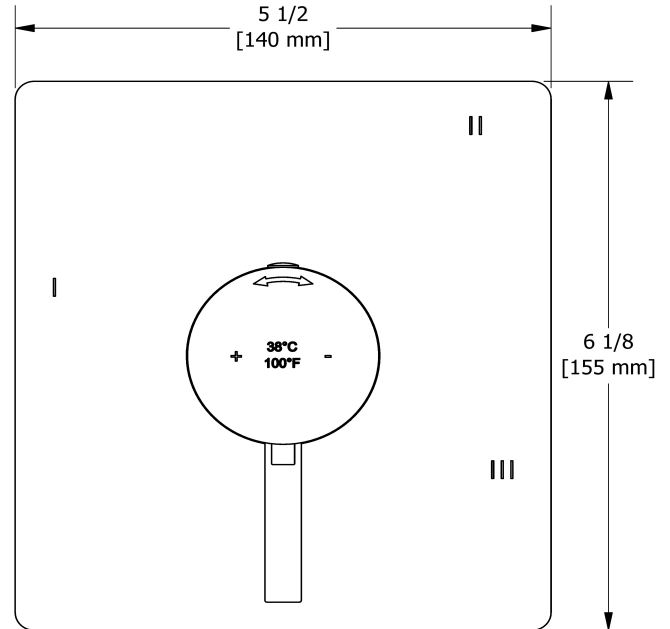

Sizes, models and finishes may differ from thoses presented.

Warranty

This **Riobel Inc.** product you have purchased carries a Limited Lifetime Warranty on the chrome, PVD finish, blacks and all working parts and is guaranteed from the initial purchase date against all manufacturing defects. All other finishes, including plastic components, are guaranteed for one year. All electric and/or electronic parts are covered by a 5-year limited warranty.

Customer Service

Ontario, West Canada : 888-287-5354 Quebec, Maritimes, United States : 866-473-8442