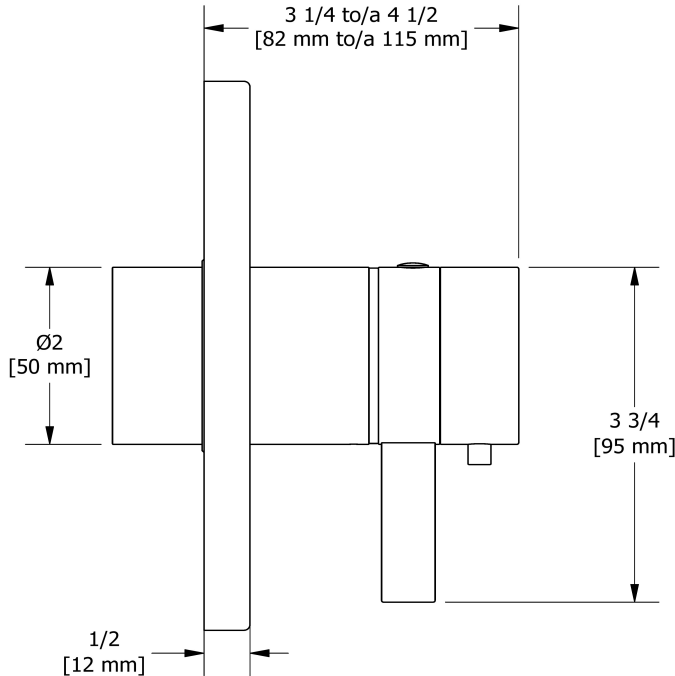

Sizes, models and finishes may differ from thoses presented.

Warranty

This **Riobel Inc.** product you have purchased carries a Limited Lifetime Warranty on the chrome, PVD finish, blacks and all working parts and is guaranteed from the initial purchase date against all manufacturing defects. All other finishes, including plastic components, are guaranteed for one year. All electric and/or electronic parts are covered by a 5-year limited warranty.

Customer Service

Ontario, West Canada : 888-287-5354 Quebec, Maritimes, United States : 866-473-8442