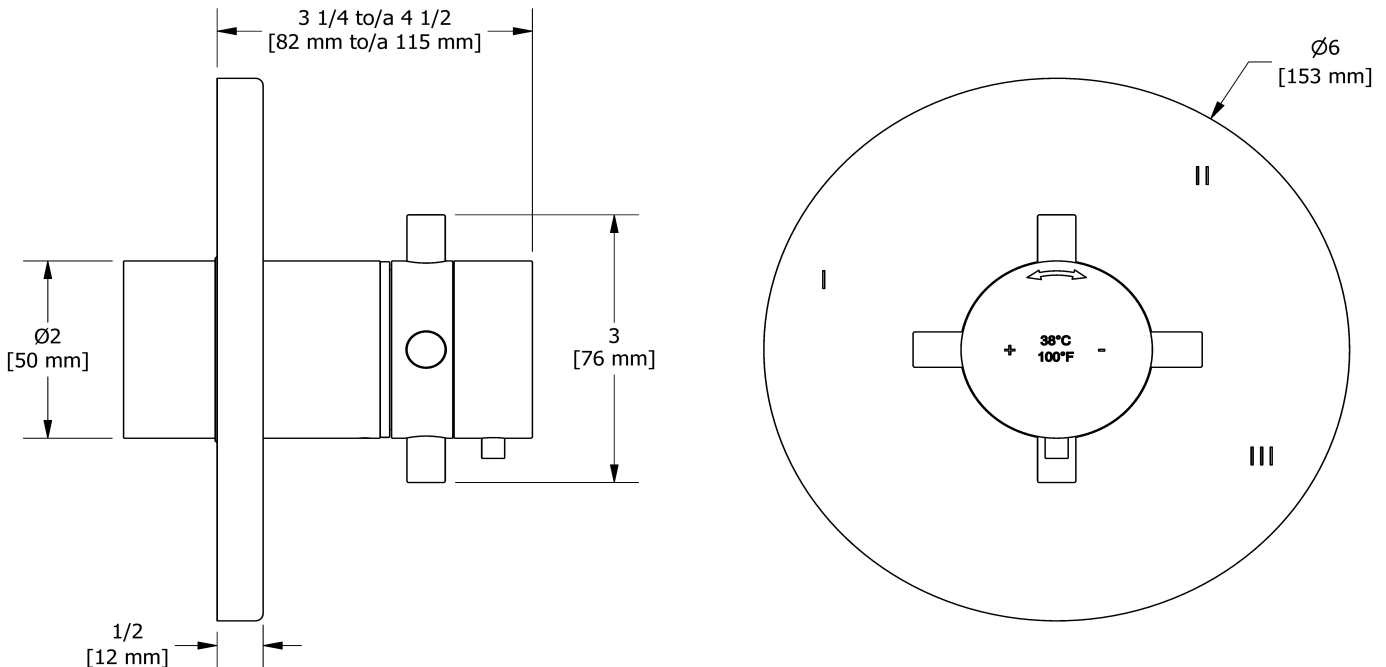

Certifications

- CSA B125.1
- ASME A112.18.1
- ASSE 1016
- CMR248 Approval

UPC®