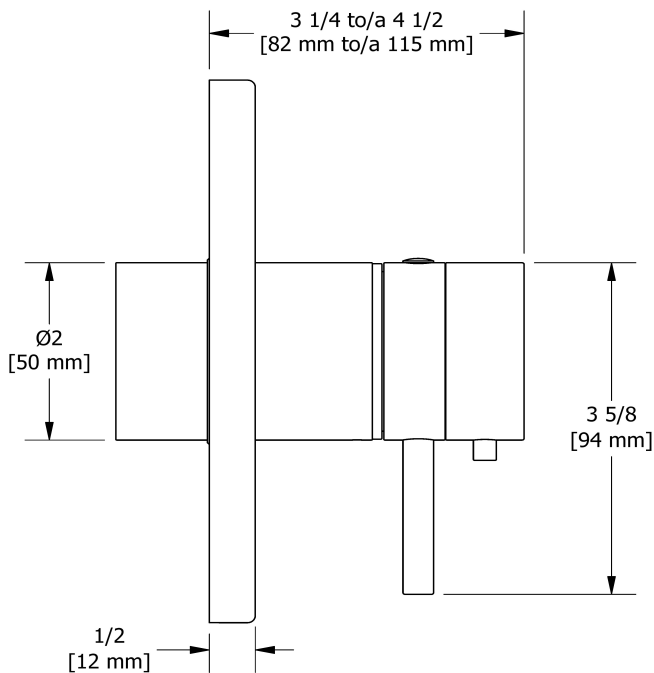

Sizes, models and finishes may differ from thoses presented.

Warranty

This **Riobel Inc.** product you have purchased carries a Limited Lifetime Warranty on the chrome, PVD finish, blacks and all working parts and is guaranteed from the initial purchase date against all manufacturing defects. All other finishes, including plastic components, are guaranteed for one year. All electric and/or electronic parts are covered by a 5-year limited warranty.

Customer Service

Ontario, West Canada : 888-287-5354 Quebec, Maritimes, United States : 866-473-8442