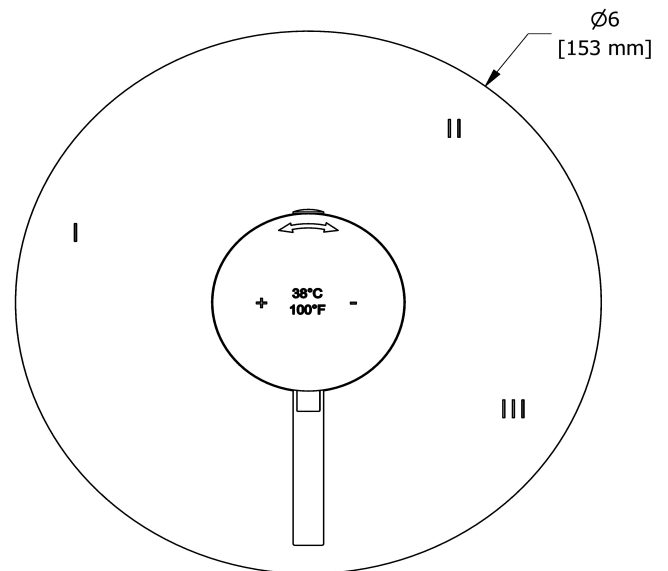

Sizes, models and finishes may differ from thoses presented.

Warranty

This **Riobel Inc.** product you have purchased carries a Limited Lifetime Warranty on the chrome, PVD finish, blacks and all working parts and is guaranteed from the initial purchase date against all manufacturing defects. All other finishes, including plastic components, are guaranteed for one year. All electric and/or electronic parts are covered by a 5-year limited warranty.

Customer Service

Ontario, West Canada : 888-287-5354 Quebec, Maritimes, United States : 866-473-8442