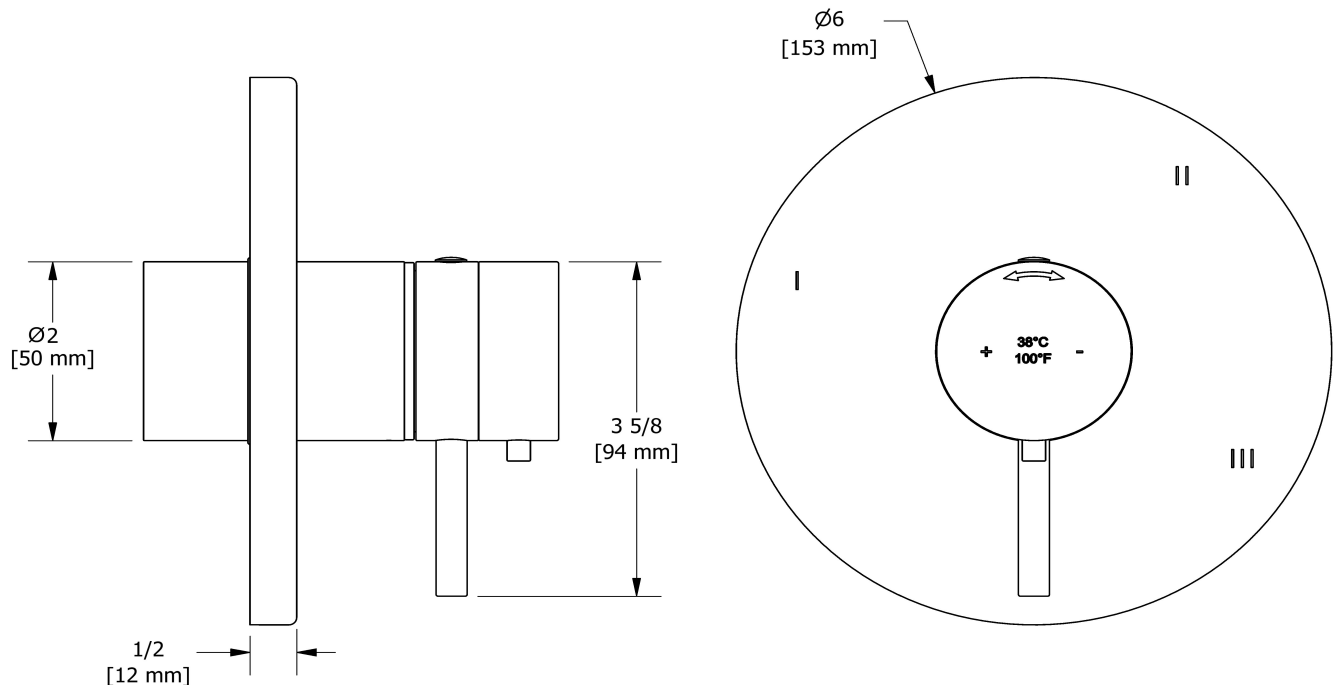

Sizes, models and finishes may differ from those presented.

Warranty

This **Riobel Inc.** product you have purchased carries a Limited Lifetime Warranty on the chrome, PVD finish, blacks and all working parts and is guaranteed from the initial purchase date against all manufacturing defects. All other finishes, including plastic components, are guaranteed for one year. All electric and/or electronic parts are covered by a 5-year limited warranty.

Customer Service

Ontario, West Canada : 888-287-5354 Quebec, Maritimes, United States : 866-473-8442

2020.06.12