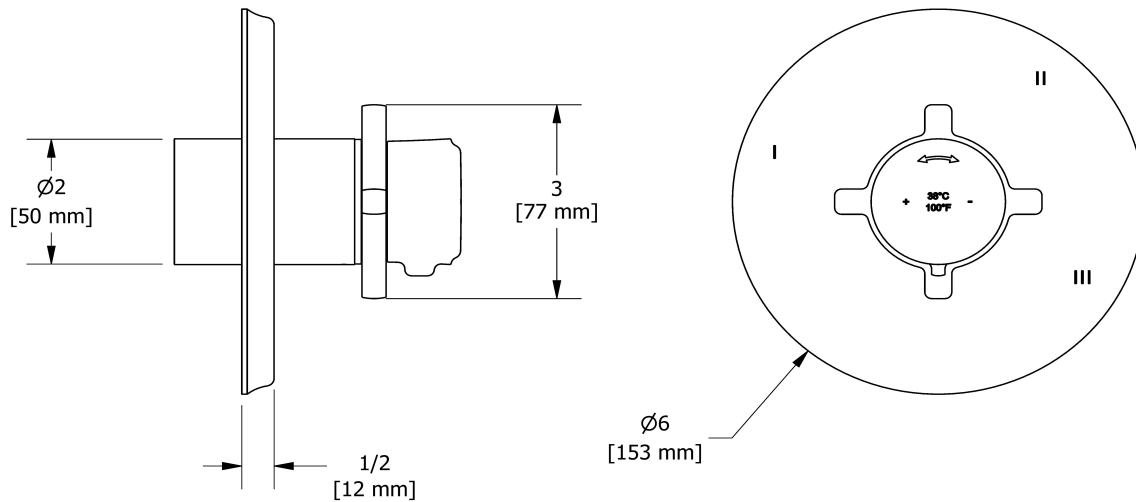

Certifications

- CSA B125.1
- ASME A112.18.1
- ASSE 1016

UPC®