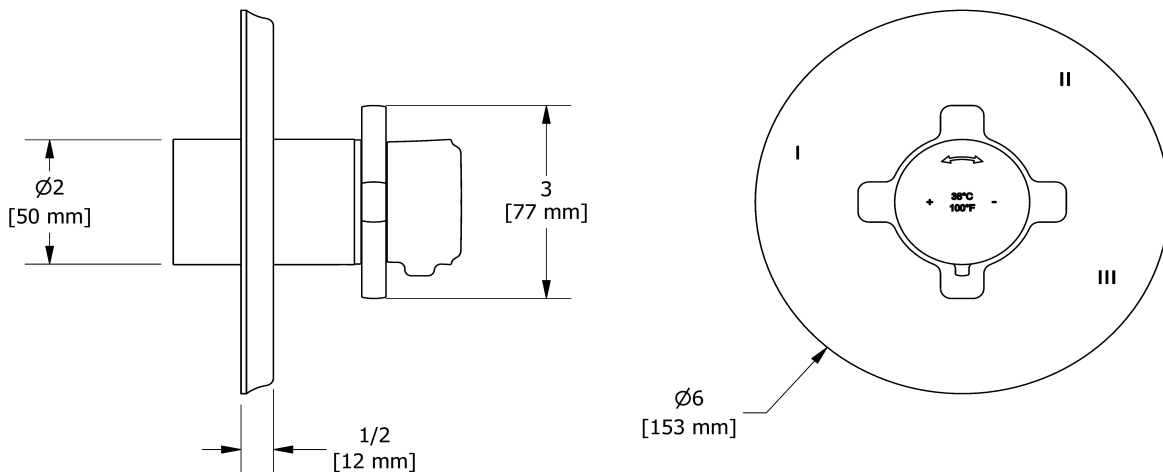

Sizes, models and finishes may differ from those presented.

Warranty

This **Riobel Inc.** product you have purchased carries a Limited Lifetime Warranty on the chrome, PVD finish, blacks and all working parts and is guaranteed from the initial purchase date against all manufacturing defects. All other finishes, including plastic components, are guaranteed for one year. All electric and/or electronic parts are covered by a 5-year limited warranty.

Customer Service

Ontario, West Canada : 888-287-5354 Quebec, Maritimes, United States : 866-473-8442

2020.06.12