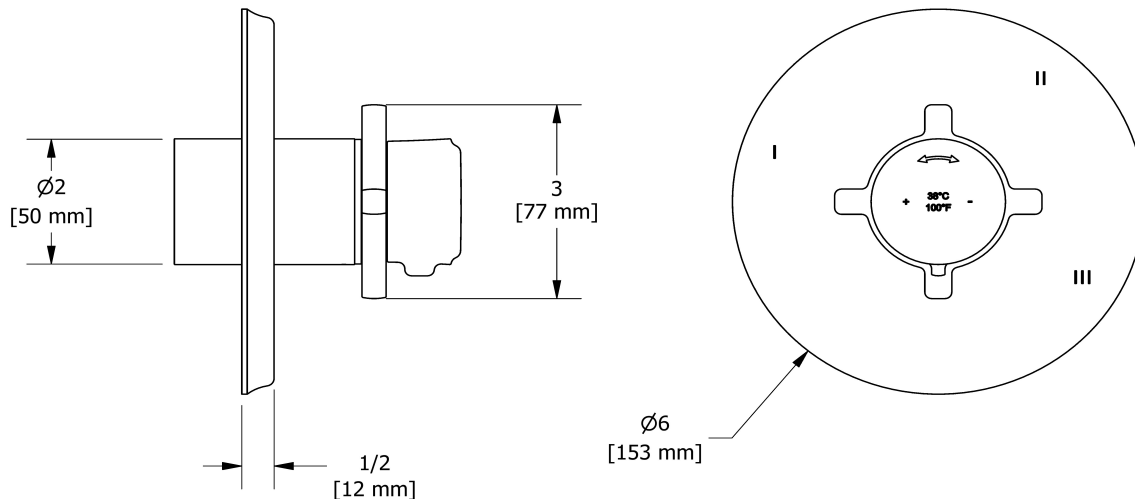

Certifications

- CSA B125.1
- ASME A112.18.1
- ASSE 1016

UPC®