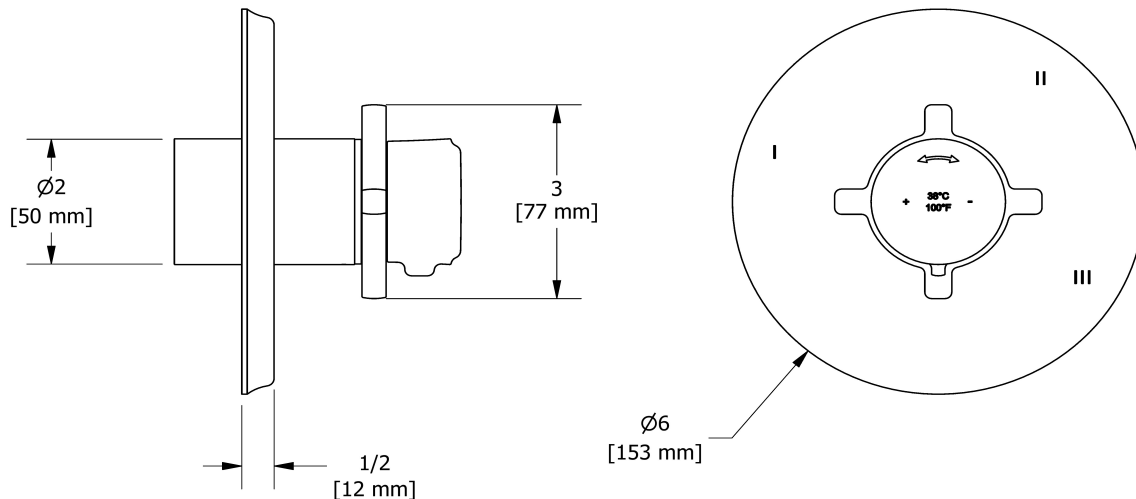

Certifications

- CSA B125.1
- ASME A112.18.1
- ASSE 1016

UPC®