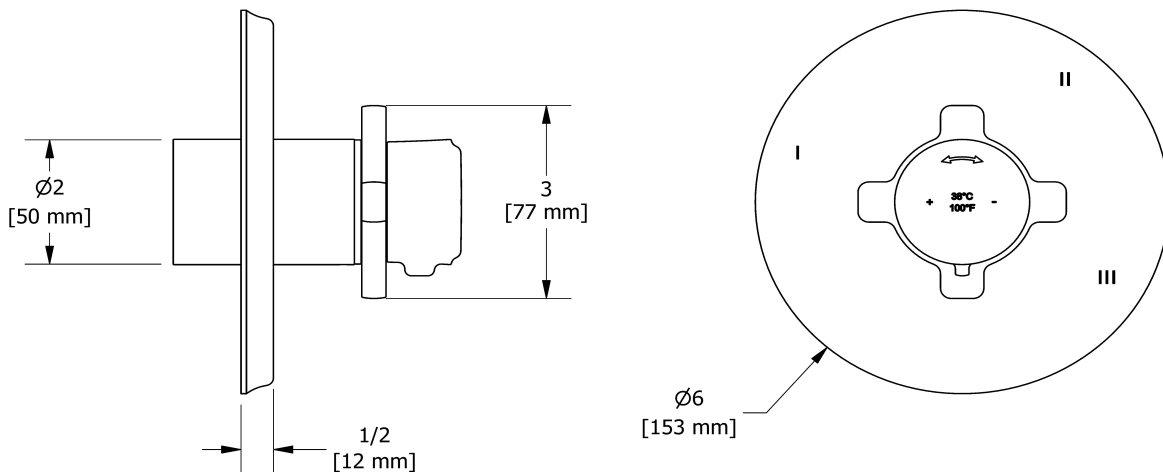

Sizes, models and finishes may differ from thoses presented.

Warranty

This **Riobel Inc.** product you have purchased carries a Limited Lifetime Warranty on the chrome, PVD finish, blacks and all working parts and is guaranteed from the initial purchase date against all manufacturing defects. All other finishes, including plastic components, are guaranteed for one year. All electric and/or electronic parts are covered by a 5-year limited warranty.

Customer Service

Ontario, West Canada : 888-287-5354 Quebec, Maritimes, United States : 866-473-8442

2020.06.12