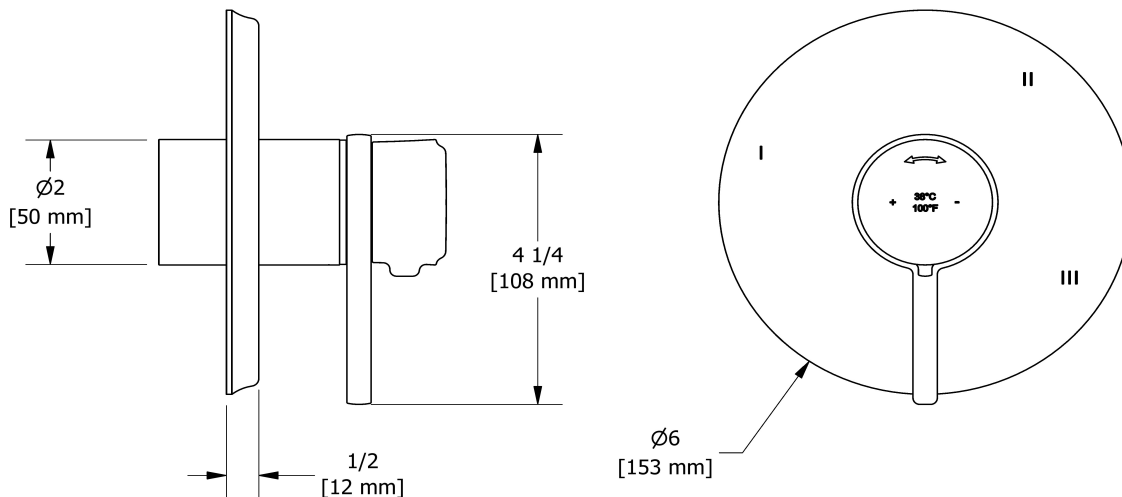

Sizes, models and finishes may differ from those presented.

Warranty

This **Riobel Inc.** product you have purchased carries a Limited Lifetime Warranty on the chrome, PVD finish, blacks and all working parts and is guaranteed from the initial purchase date against all manufacturing defects. All other finishes, including plastic components, are guaranteed for one year. All electric and/or electronic parts are covered by a 5-year limited warranty.

Customer Service

Ontario, West Canada : 888-287-5354 Quebec, Maritimes, United States : 866-473-8442

2020.06.12