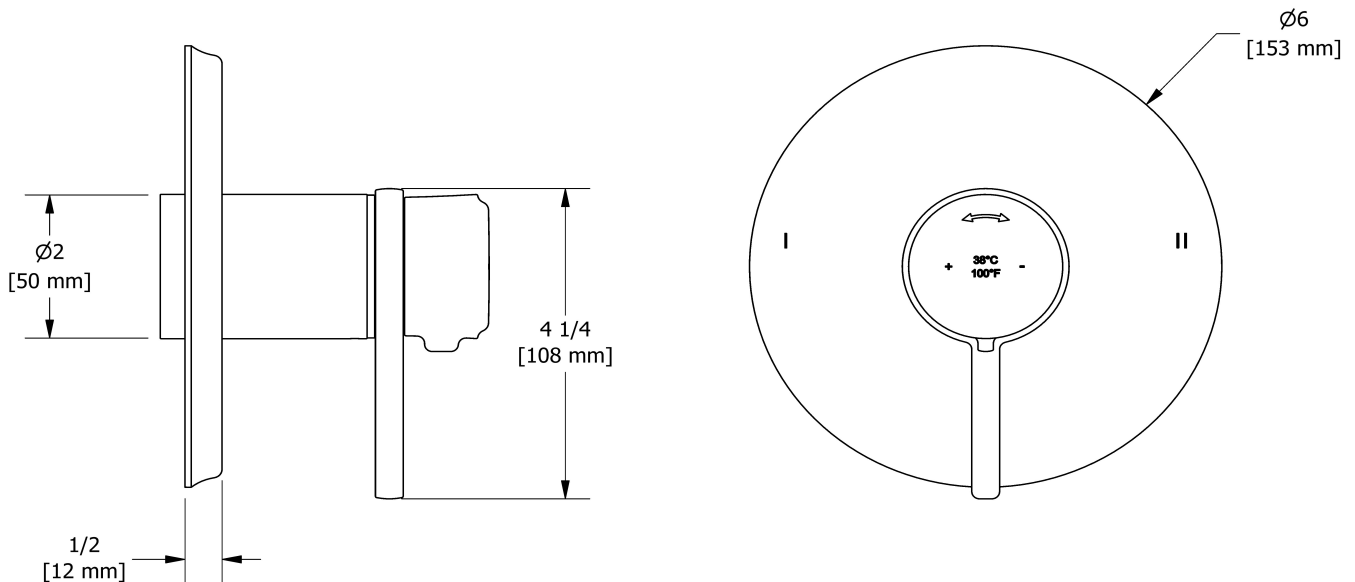

Sizes, models and finishes may differ from thoses presented.

Warranty

This **Riobel Inc.** product you have purchased carries a Limited Lifetime Warranty on the chrome, PVD finish, blacks and all working parts and is guaranteed from the initial purchase date against all manufacturing defects. All other finishes, including plastic components, are guaranteed for one year. All electric and/or electronic parts are covered by a 5-year limited warranty.

Customer Service

Ontario, West Canada : 888-287-5354 Quebec, Maritimes, United States : 866-473-8442

2020.06.12