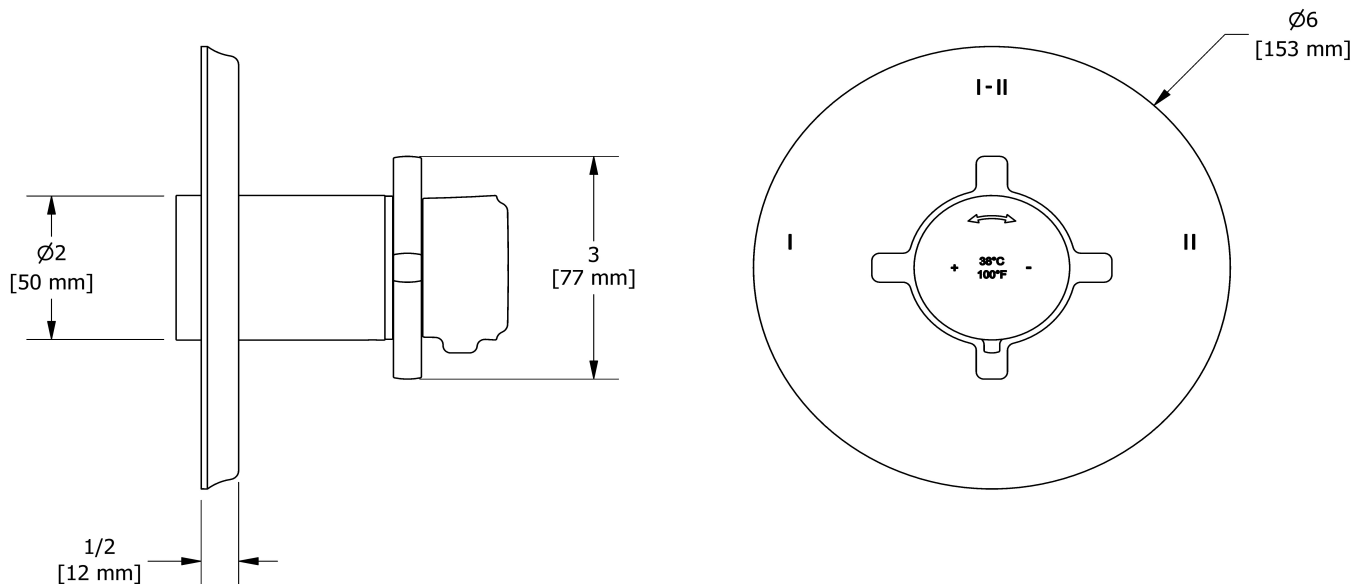

Certifications

- CSA B125.1
- ASME A112.18.1
- ASSE 1016

UPC®