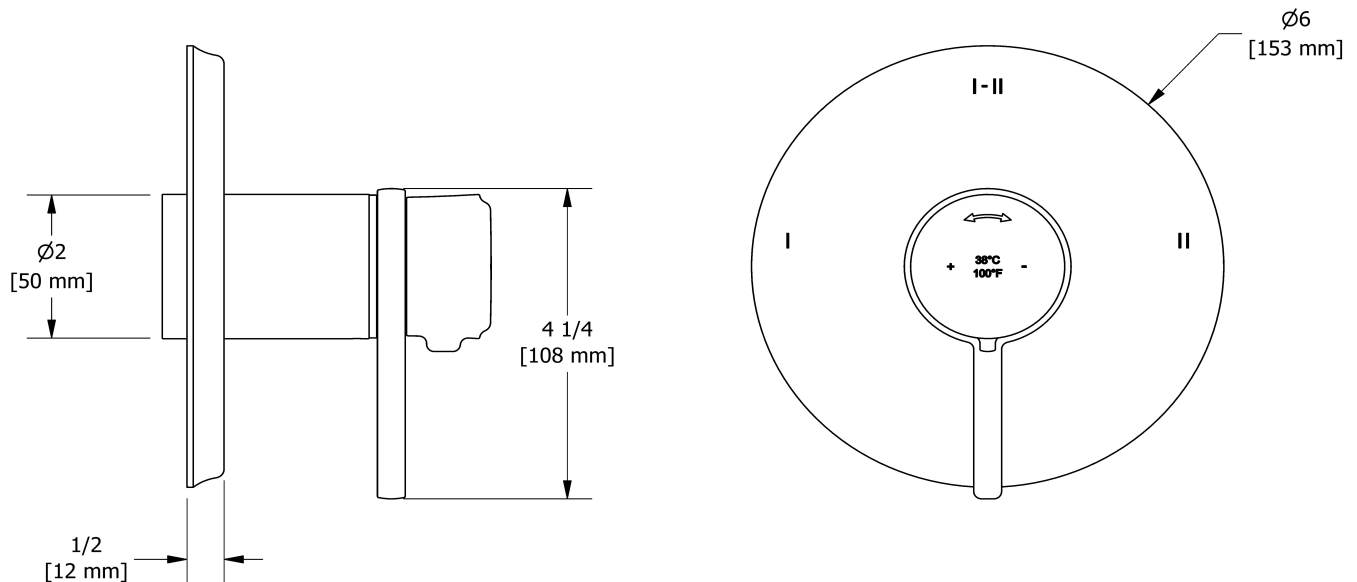

Sizes, models and finishes may differ from those presented.

Warranty

This **Riobel Inc.** product you have purchased carries a Limited Lifetime Warranty on the chrome, PVD finish, blacks and all working parts and is guaranteed from the initial purchase date against all manufacturing defects. All other finishes, including plastic components, are guaranteed for one year. All electric and/or electronic parts are covered by a 5-year limited warranty.

Customer Service

Ontario, West Canada : 888-287-5354 Quebec, Maritimes, United States : 866-473-8442

2020.06.12