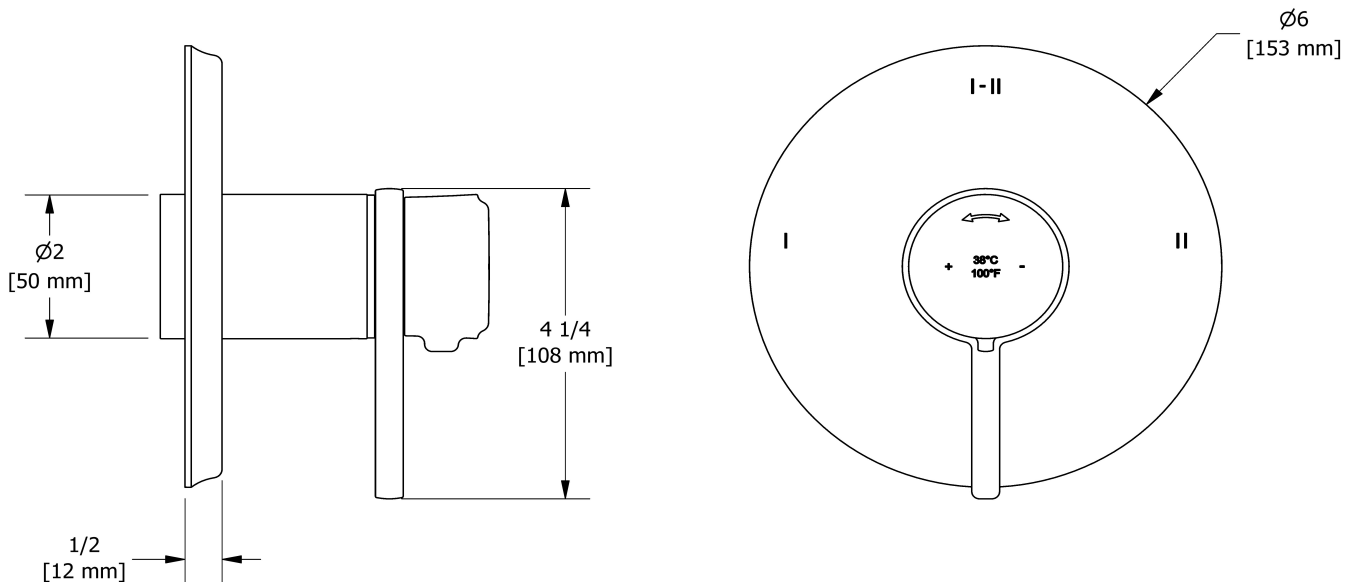

Sizes, models and finishes may differ from those presented.

Warranty

This **Riobel Inc.** product you have purchased carries a Limited Lifetime Warranty on the chrome, PVD finish, blacks and all working parts and is guaranteed from the initial purchase date against all manufacturing defects. All other finishes, including plastic components, are guaranteed for one year. All electric and/or electronic parts are covered by a 5-year limited warranty.

Customer Service

Ontario, West Canada : 888-287-5354 Quebec, Maritimes, United States : 866-473-8442

2020.06.12