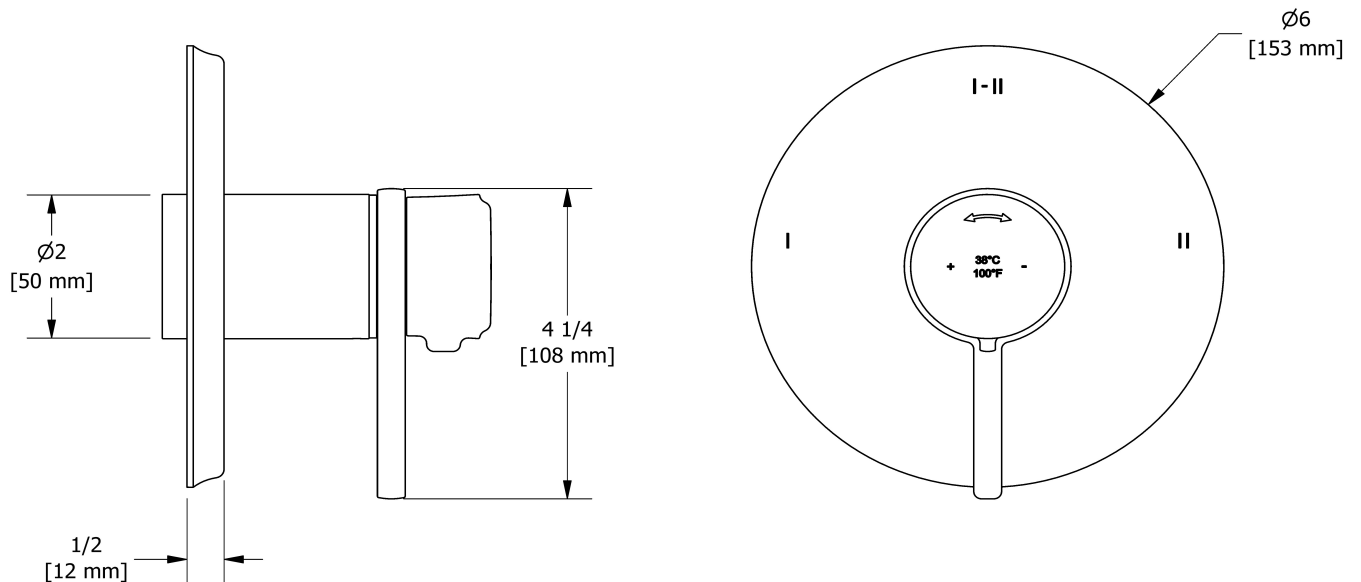

Sizes, models and finishes may differ from those presented.

Warranty

This **Riobel Inc.** product you have purchased carries a Limited Lifetime Warranty on the chrome, PVD finish, blacks and all working parts and is guaranteed from the initial purchase date against all manufacturing defects. All other finishes, including plastic components, are guaranteed for one year. All electric and/or electronic parts are covered by a 5-year limited warranty.

Customer Service

Ontario, West Canada : 888-287-5354 Quebec, Maritimes, United States : 866-473-8442

2020.06.12