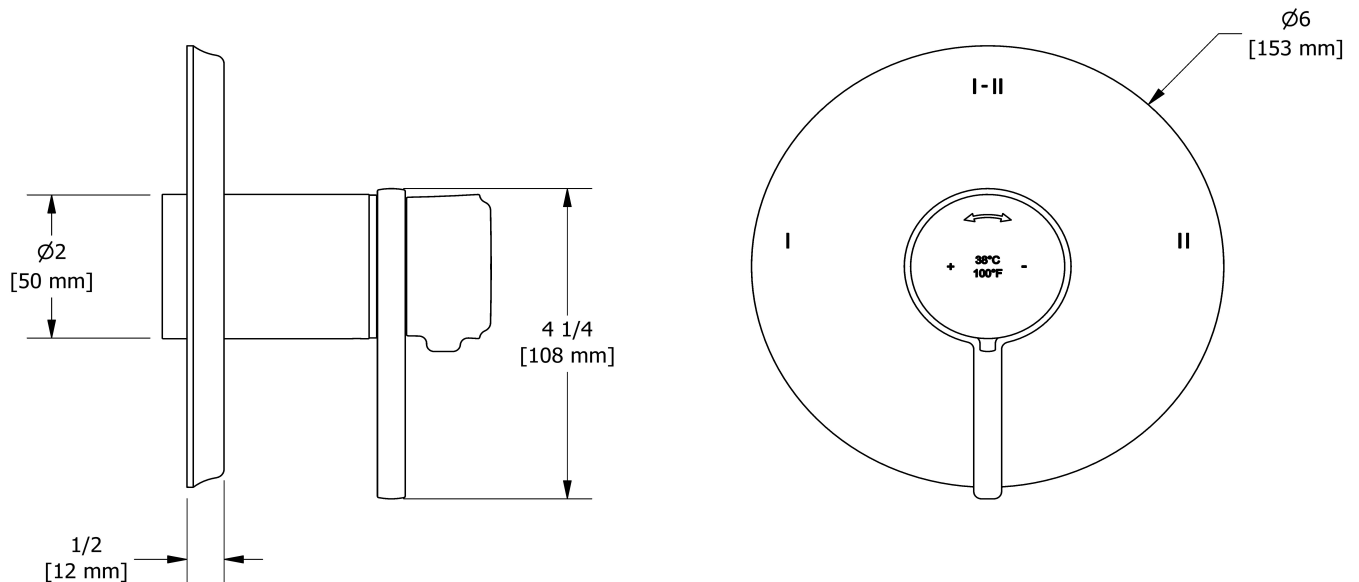

Sizes, models and finishes may differ from those presented.

Warranty

This **Riobel Inc.** product you have purchased carries a Limited Lifetime Warranty on the chrome, PVD finish, blacks and all working parts and is guaranteed from the initial purchase date against all manufacturing defects. All other finishes, including plastic components, are guaranteed for one year. All electric and/or electronic parts are covered by a 5-year limited warranty.

Customer Service

Ontario, West Canada : 888-287-5354 Quebec, Maritimes, United States : 866-473-8442

2020.06.12