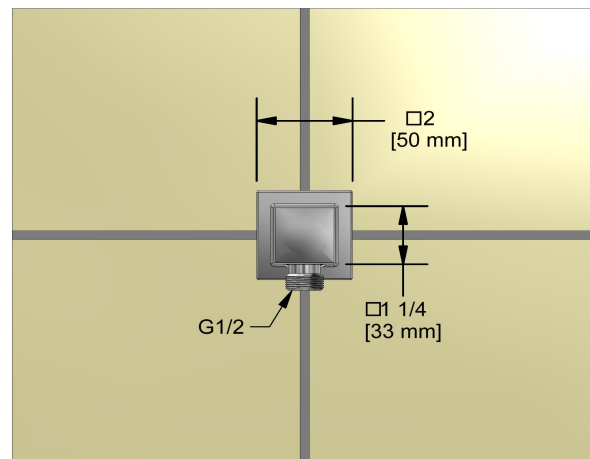

Sizes, models and finishes may differ from those presented.

Warranty

This **Riobel Inc.** product you have purchased carries a Limited Lifetime Warranty on the chrome, PVD finish, blacks and all working parts and is guaranteed from the initial purchase date against all manufacturing defects. All other finishes, including plastic components, are guaranteed for one year. All electric and/or electronic parts are covered by a 5-year limited warranty.

Customer Service

Ontario, West Canada : 888-287-5354 Quebec, Maritimes, United States : 866-473-8442

2020.10.29