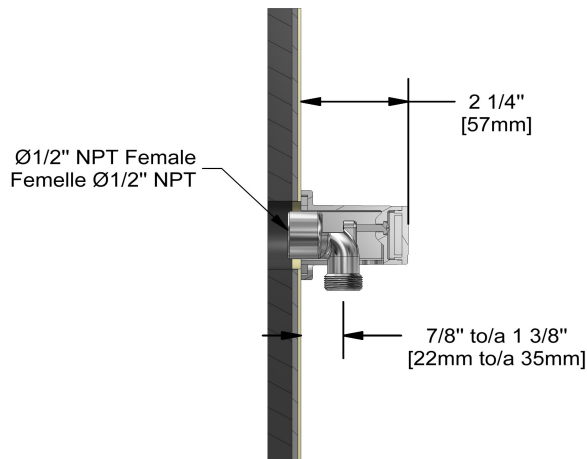

Sizes, models and finishes may differ from those presented.

Warranty

This **Riobel Inc.** product you have purchased carries a Limited Lifetime Warranty on the chrome, PVD finish, blacks and all working parts and is guaranteed from the initial purchase date against all manufacturing defects. All other finishes, including plastic components, are guaranteed for one year. All electric and/or electronic parts are covered by a 5-year limited warranty.

Customer Service

Ontario, West Canada : 888-287-5354 Quebec, Maritimes, United States : 866-473-8442

2020.10.29