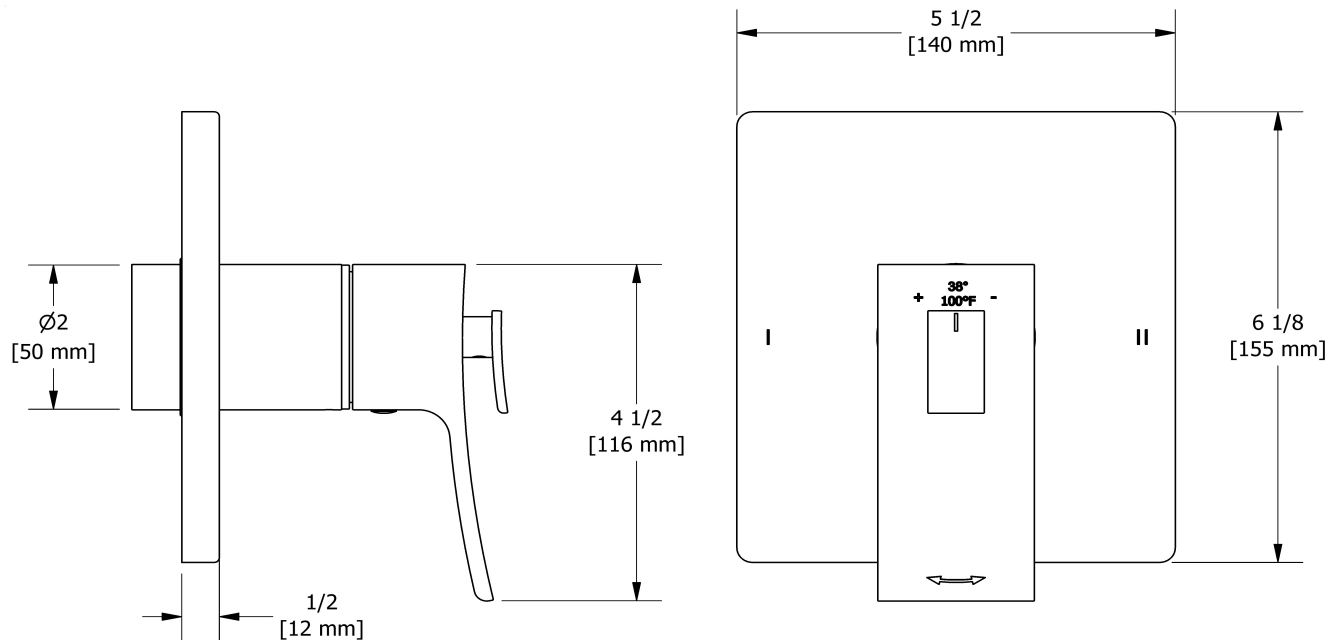

Certifications

- CSA B125.1
- ASME A112.18.1
- ASSE 1016
- CMR248 Approval
- ADA