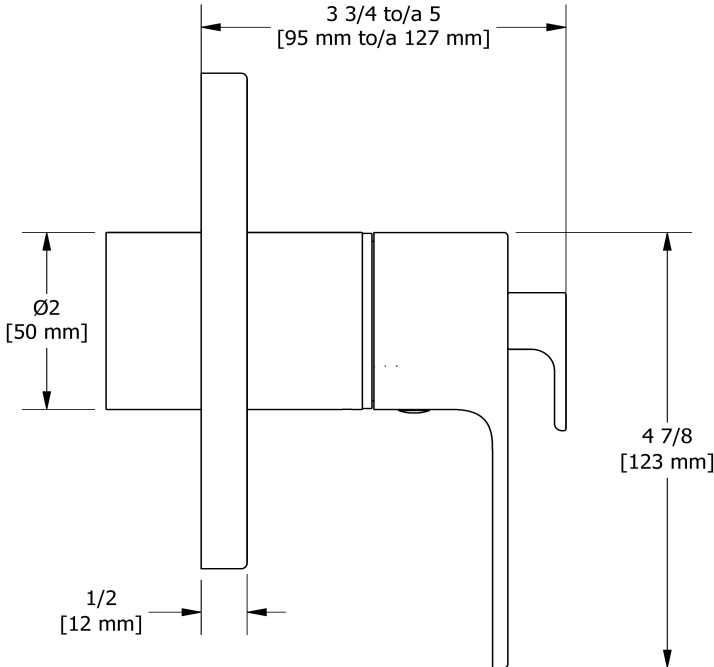

3-way no share Type T/P coaxial valve trim
TEQ47

Specifications

Descriptions

- R45, R45-SPEX or R45-EX rough required to complete
- Thermostatic/pressure balance coaxial cartridge with check valves
- Trim only
- 6 positions (OFF, 1, 1 and 2, 2, 2 and 3, 3) share
- No Share

Available colors

- BN : Brushed Nickel (PVD)
- BK : Black

Certifications

- CSA B125.1
- ASME A112.18.1
- ASSE 1016
- CMR248 Approval
- ADA

Sizes, models and finishes may differ from thoses presented.

Warranty