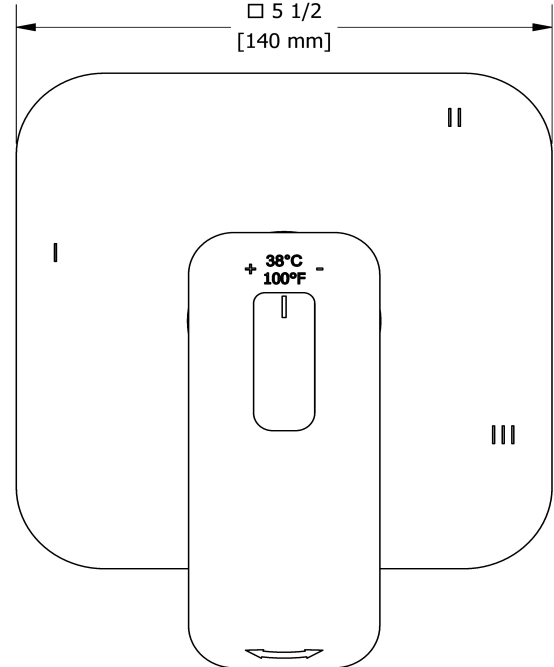

Sizes, models and finishes may differ from thoses presented.

Warranty

This **Riobel Inc.** product you have purchased carries a Limited Lifetime Warranty on the chrome, PVD finish, blacks and all working parts and is guaranteed from the initial purchase date against all manufacturing defects. All other finishes, including plastic components, are guaranteed for one year. All electric and/or electronic parts are covered by a 5-year limited warranty.

Customer Service

Ontario, West Canada : 888-287-5354 Quebec, Maritimes, United States : 866-473-8442