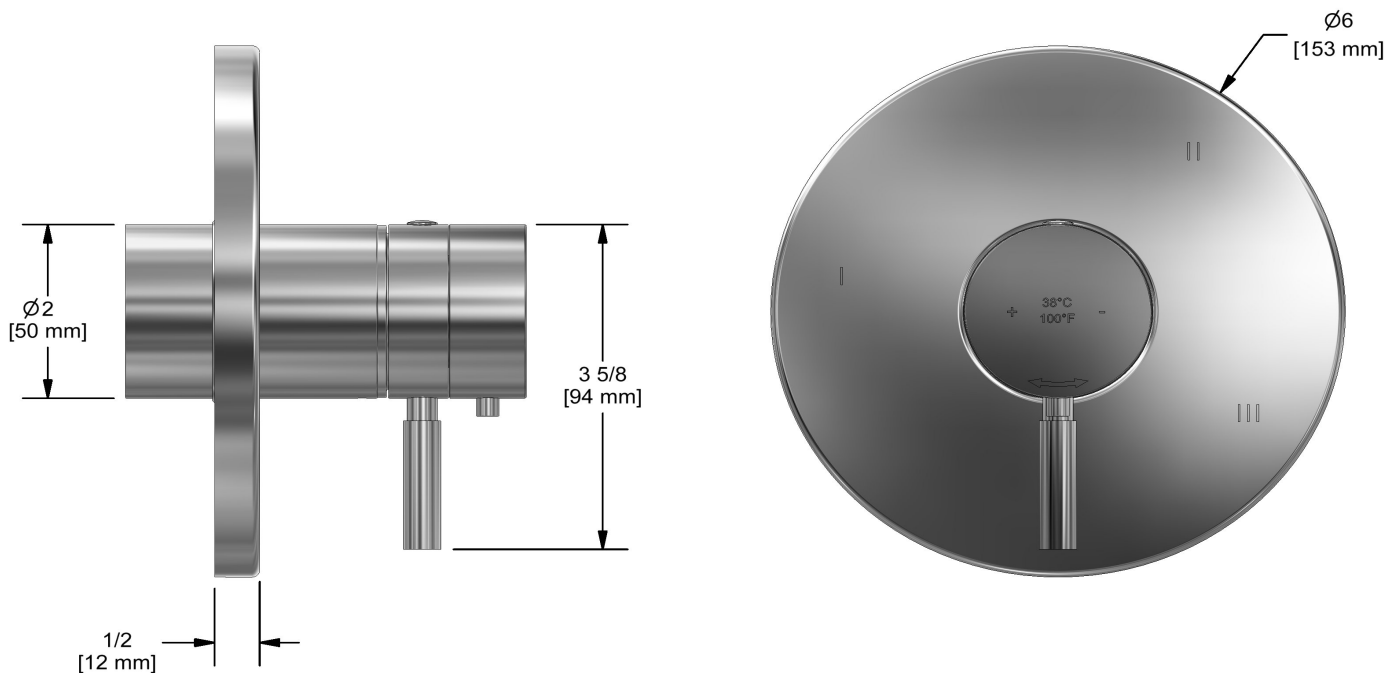

Sizes, models and finishes may differ from those presented.

Warranty

This **Riobel Inc.** product you have purchased carries a Limited Lifetime Warranty on the chrome, PVD finish, blacks and all working parts and is guaranteed from the initial purchase date against all manufacturing defects. All other finishes, including plastic components, are guaranteed for one year. All electric and/or electronic parts are covered by a 5-year limited warranty.

Customer Service

Ontario, West Canada : 888-287-5354 Quebec, Maritimes, United States : 866-473-8442

2020.06.12