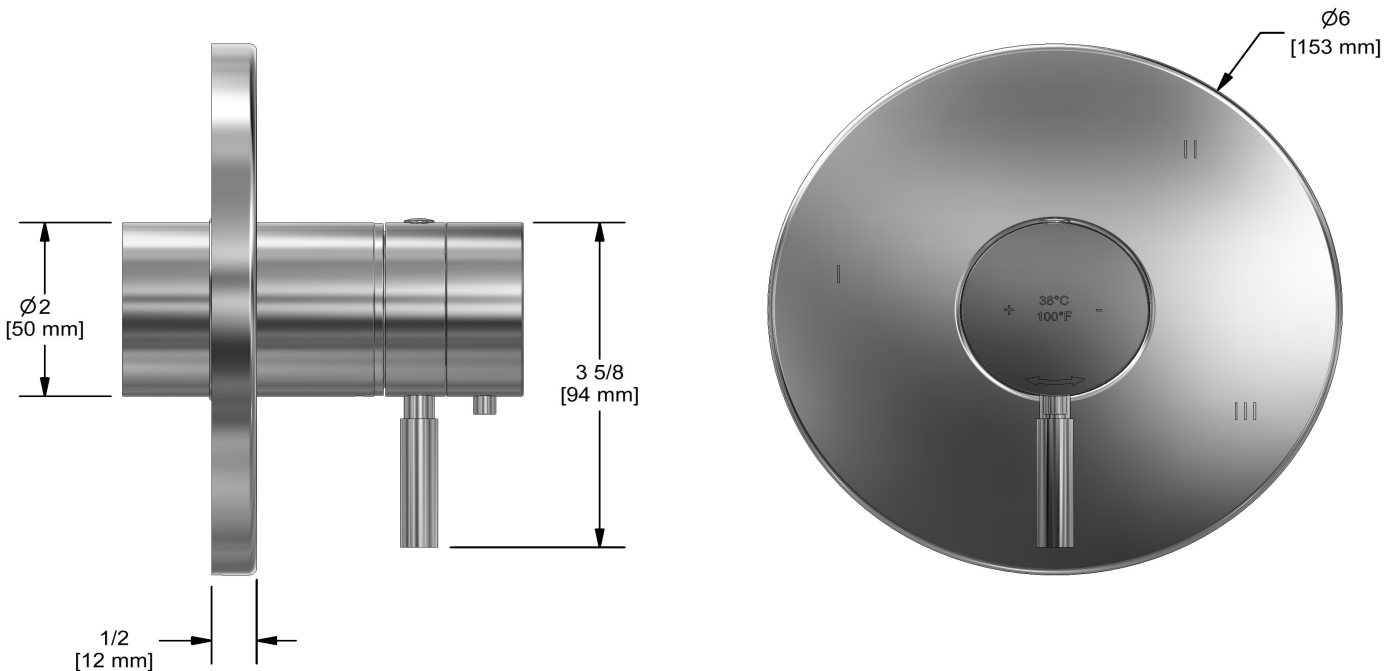

Sizes, models and finishes may differ from those presented.

Warranty

This **Riobel Inc.** product you have purchased carries a Limited Lifetime Warranty on the chrome, PVD finish, blacks and all working parts and is guaranteed from the initial purchase date against all manufacturing defects. All other finishes, including plastic components, are guaranteed for one year. All electric and/or electronic parts are covered by a 5-year limited warranty.

Customer Service

Ontario, West Canada : 888-287-5354 Quebec, Maritimes, United States : 866-473-8442

2020.06.12