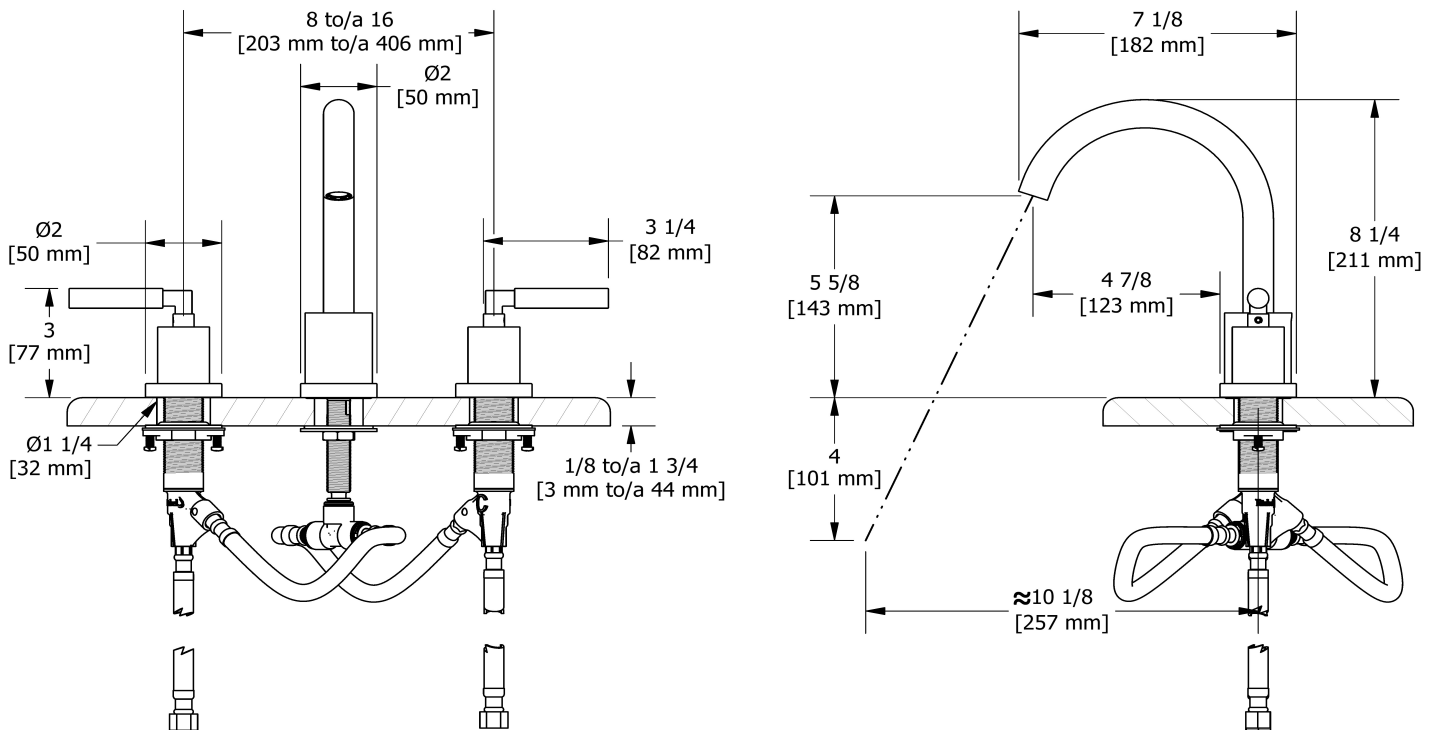

Certifications

- CSA B125.1
- NSF/ANSI standard 61 and 372
- ASME A112.18.1
- CMR248 Approval
- ADA