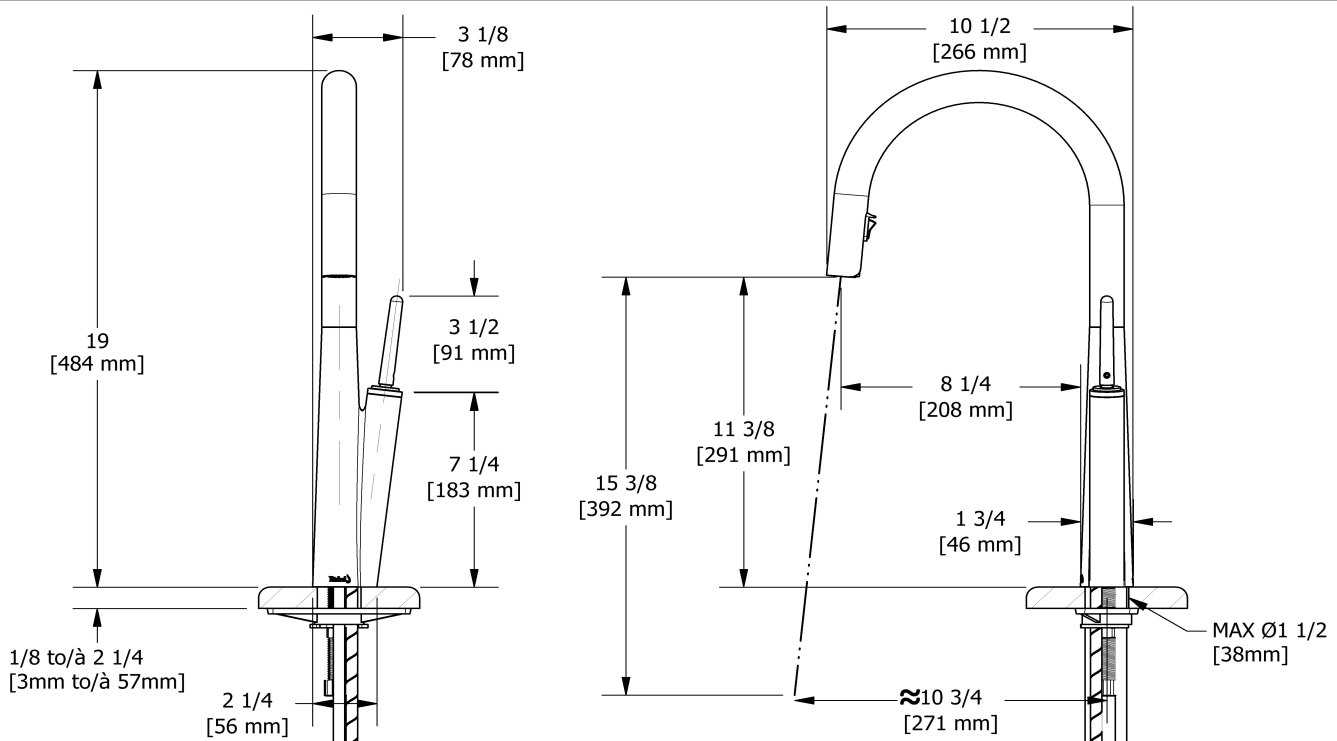

Certifications

- CSA B125.1
- NSF/ANSI standard 61 and 372
- ASME A112.18.1

Sizes, models and finishes may differ from those presented.

Warranty

This **Riobel Inc.** product you have purchased carries a Limited Lifetime Warranty on the chrome, PVD finish, blacks and all working parts and is guaranteed from the initial purchase date against all manufacturing defects. All other finishes, including plastic components, are guaranteed for one year. All electric and/or electronic parts are covered by a 5-year limited warranty.

Customer Service

Ontario, West Canada : 888-287-5354 Quebec, Maritimes, United States : 866-473-8442