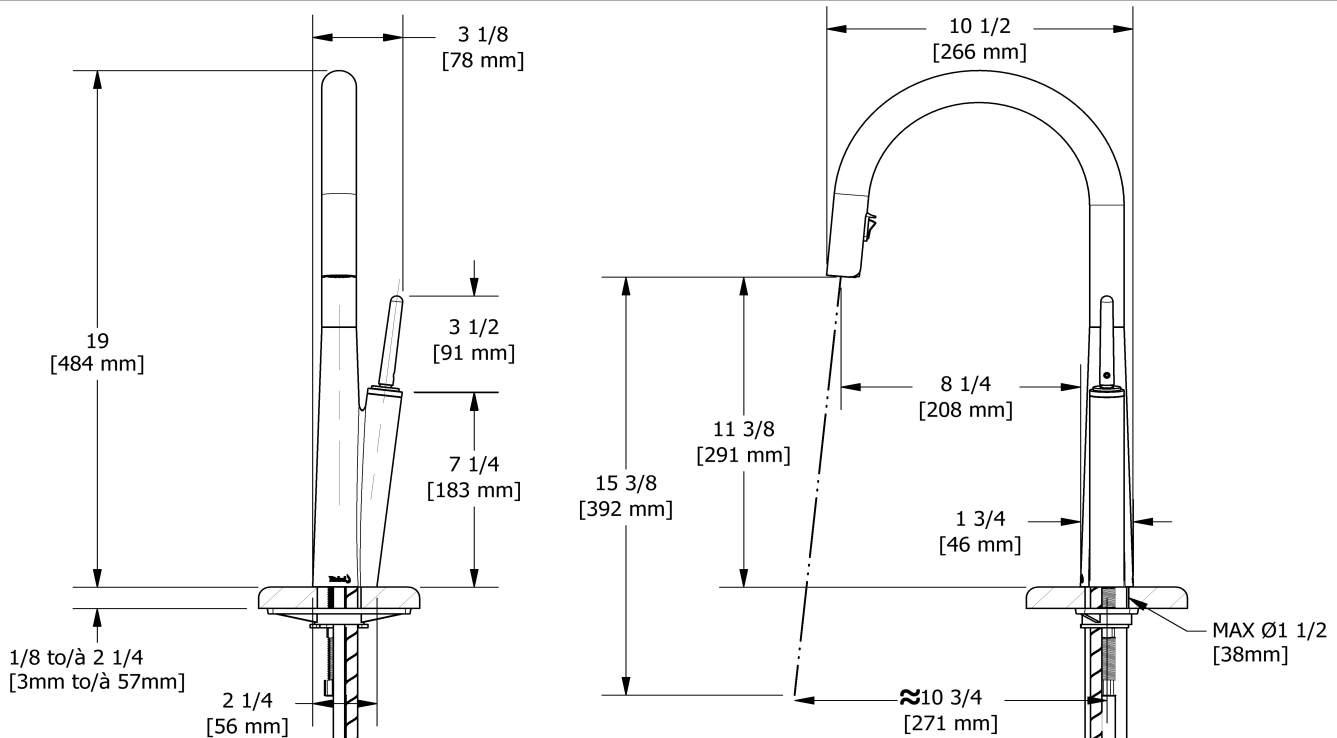

Certifications

- CSA B125.1
- NSF/ANSI standard 61 and 372
- ASME A112.18.1

Sizes, models and finishes may differ from those presented.

Warranty

This **Riobel Inc.** product you have purchased carries a Limited Lifetime Warranty on the chrome, PVD finish, blacks and all working parts and is guaranteed from the initial purchase date against all manufacturing defects. All other finishes, including plastic components, are guaranteed for one year. All electric and/or electronic parts are covered by a 5-year limited warranty.

Customer Service

Ontario, West Canada : 888-287-5354 Quebec, Maritimes, United States : 866-473-8442

2020.06.12