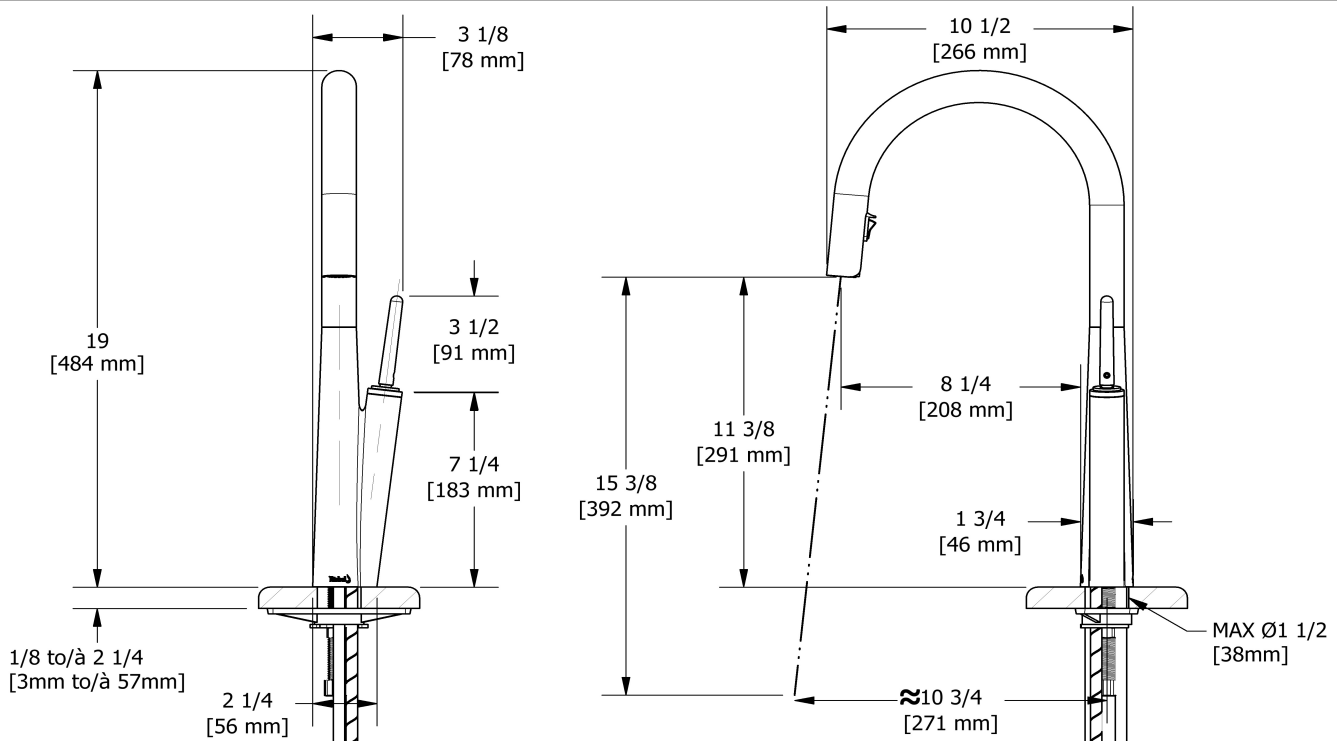

Certifications

- CSA B125.1
- NSF/ANSI standard 61 and 372
- ASME A112.18.1

Sizes, models and finishes may differ from thoses presented.

Warranty

This **Riobel Inc.** product you have purchased carries a Limited Lifetime Warranty on the chrome, PVD finish, blacks and all working parts and is guaranteed from the initial purchase date against all manufacturing defects. All other finishes, including plastic components, are guaranteed for one year. All electric and/or electronic parts are covered by a 5-year limited warranty.

Customer Service

Ontario, West Canada : 888-287-5354 Quebec, Maritimes, United States : 866-473-8442