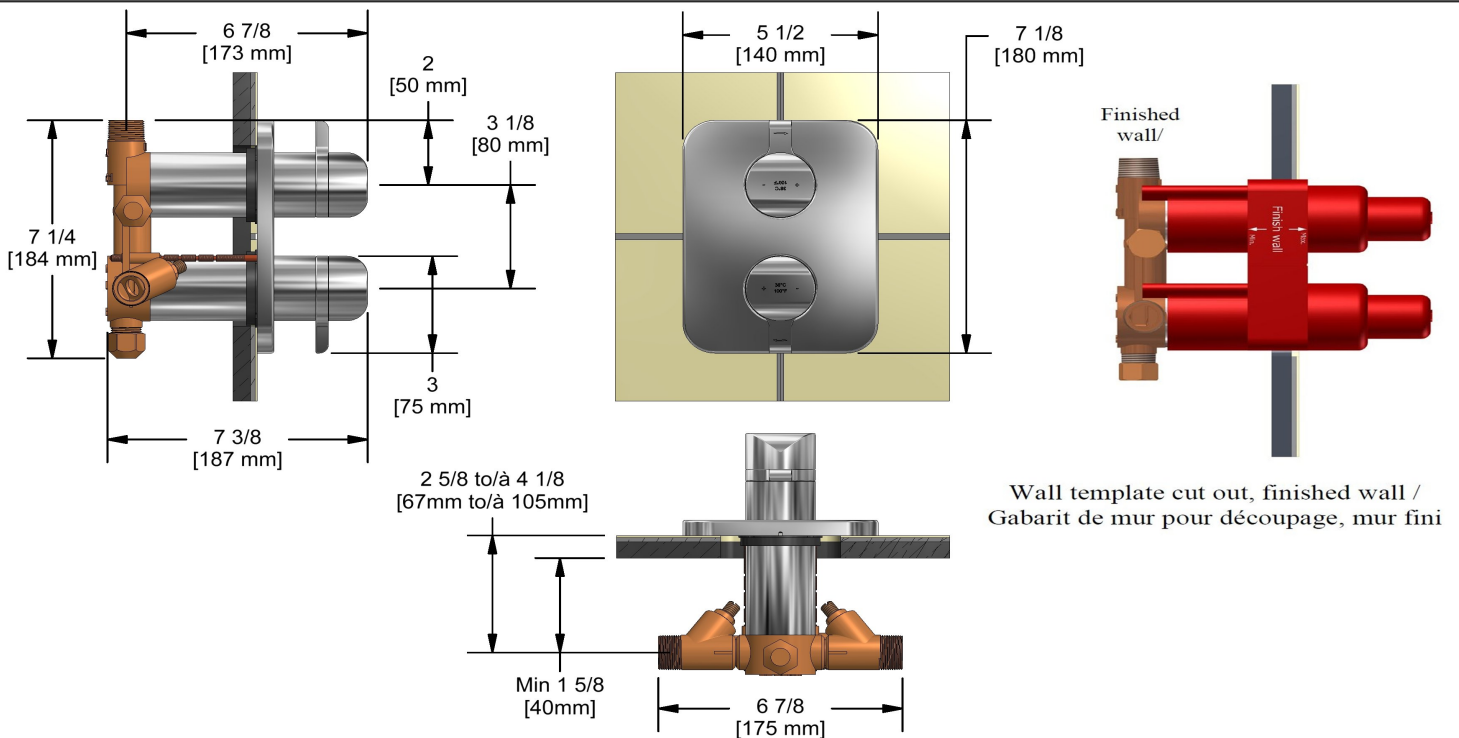

4-way Type T/P 3/4" coaxial complete valve
SA83

UPC®

Specifications

Descriptions

- 2 different temperatures
- 2 integrated volume controls
- 2 thermo/pressure balance coaxial cartridges with check valves
- 4 outlets: two 1/2" outlets male NPT and two 3/4" outlets male NPT or 1/2" female NPT
- Service valves
- 3/4" inlet male NPT, dedicated main water supply required

Available colors

- C : Chrome
- PN : Polished Nickel (PVD)

Available flows

- Type TP - For use with shower heads rated at 7L/min (1.8 gpm) or higher
- 76 L/min, 20 gpm (US) 60psi

Certifications

- CSA B125.1
- ASME A112.18.1
- ASSE 1016
- CMR248 Approval

Wall template cut out, finished wall /
Gabarit de mur pour découpage, mur fini

Sizes, models and finishes may differ from those presented.

Warranty

This **Riobel Inc.** product you have purchased carries a Limited Lifetime Warranty on the chrome, PVD finish, blacks and all working parts and is guaranteed from the initial purchase date against all manufacturing defects. All other finishes, including plastic components, are guaranteed for one year. All electric and/or electronic parts are covered by a 5-year limited warranty.