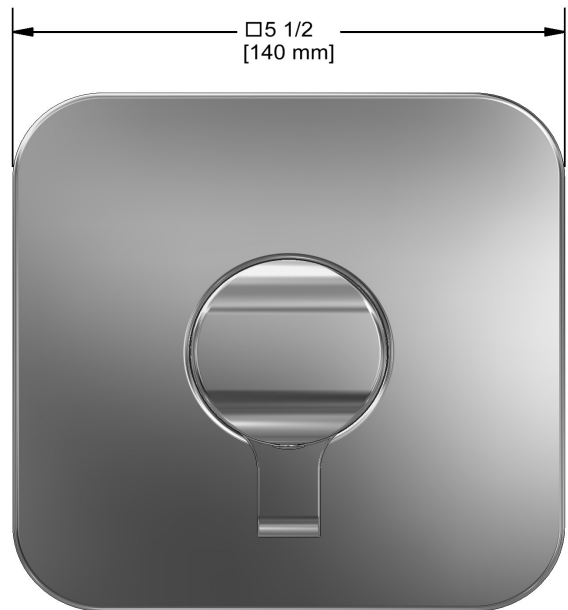

Sizes, models and finishes may differ from those presented.

Warranty

This **Riobel Inc.** product you have purchased carries a Limited Lifetime Warranty on the chrome, PVD finish, blacks and all working parts and is guaranteed from the initial purchase date against all manufacturing defects. All other finishes, including plastic components, are guaranteed for one year. All electric and/or electronic parts are covered by a 5-year limited warranty.

Customer Service

Ontario, West Canada : 888-287-5354 Quebec, Maritimes, United States : 866-473-8442