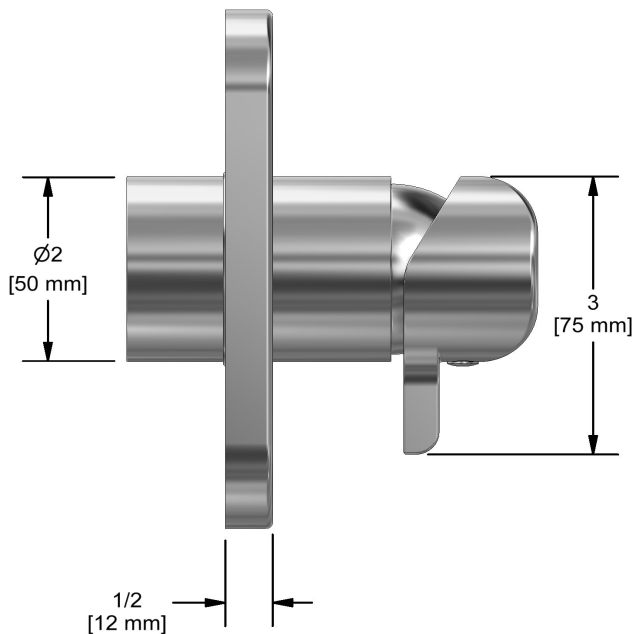

Sizes, models and finishes may differ from those presented.

Warranty

This **Riobel Inc.** product you have purchased carries a Limited Lifetime Warranty on the chrome, PVD finish, blacks and all working parts and is guaranteed from the initial purchase date against all manufacturing defects. All other finishes, including plastic components, are guaranteed for one year. All electric and/or electronic parts are covered by a 5-year limited warranty.

Customer Service

Ontario, West Canada : 888-287-5354 Quebec, Maritimes, United States : 866-473-8442