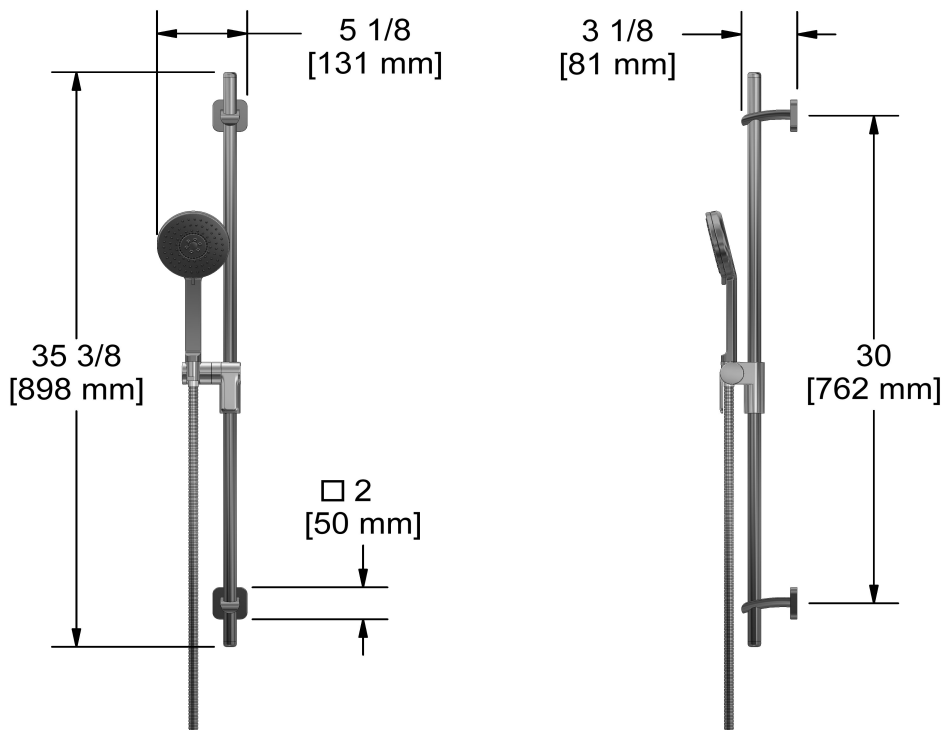

Certifications

- CSA B125.1
- ASME A112.18.1
- CMR248 Approval

Sizes, models and finishes may differ from those presented.

Warranty

This **Riobel Inc.** product you have purchased carries a Limited Lifetime Warranty on the chrome, PVD finish, blacks and all working parts and is guaranteed from the initial purchase date against all manufacturing defects. All other finishes, including plastic components, are guaranteed for one year. All electric and/or electronic parts are covered by a 5-year limited warranty.

Customer Service

Ontario, West Canada : 888-287-5354 Quebec, Maritimes, United States : 866-473-8442