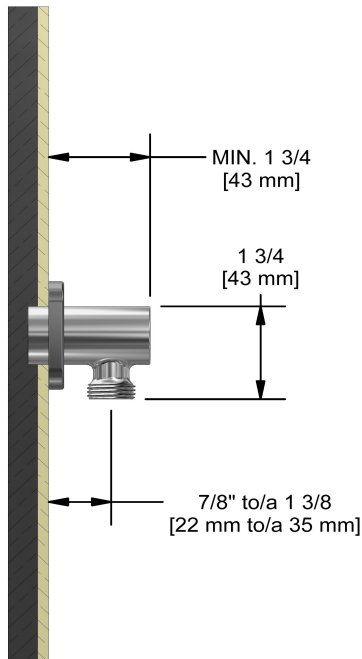

Sizes, models and finishes may differ from those presented.

Warranty

This **Riobel Inc.** product you have purchased carries a Limited Lifetime Warranty on the chrome, PVD finish, blacks and all working parts and is guaranteed from the initial purchase date against all manufacturing defects. All other finishes, including plastic components, are guaranteed for one year. All electric and/or electronic parts are covered by a 5-year limited warranty.

Customer Service

Ontario, West Canada : 888-287-5354 Quebec, Maritimes, United States : 866-473-8442

2020.06.12