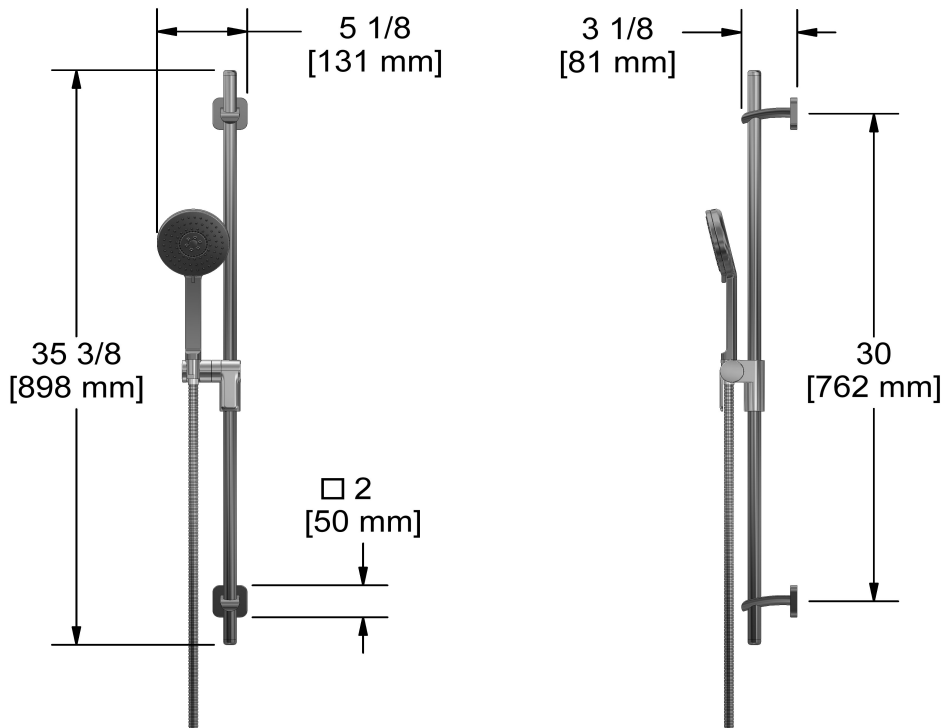

Certifications

- CSA B125.1
- ASME A112.18.1
- CMR248 Approval

Sizes, models and finishes may differ from those presented.

Warranty

This **Riobel Inc.** product you have purchased carries a Limited Lifetime Warranty on the chrome, PVD finish, blacks and all working parts and is guaranteed from the initial purchase date against all manufacturing defects. All other finishes, including plastic components, are guaranteed for one year. All electric and/or electronic parts are covered by a 5-year limited warranty.

Customer Service

Ontario, West Canada : 888-287-5354 Quebec, Maritimes, United States : 866-473-8442