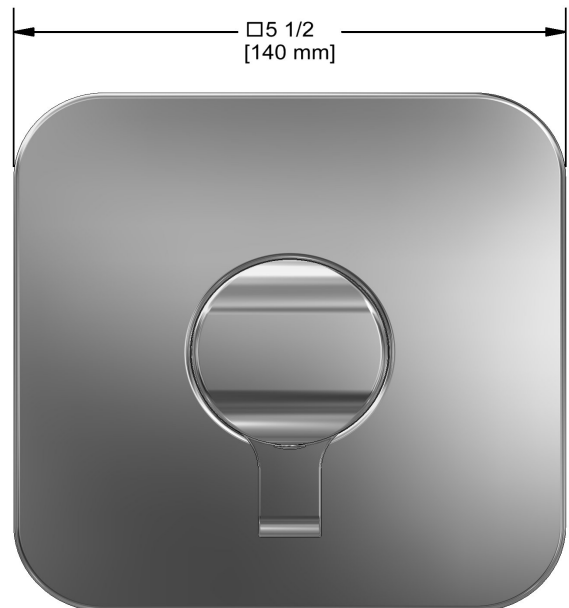

Sizes, models and finishes may differ from those presented.

Warranty

This **Riobel Inc.** product you have purchased carries a Limited Lifetime Warranty on the chrome, PVD finish, blacks and all working parts and is guaranteed from the initial purchase date against all manufacturing defects. All other finishes, including plastic components, are guaranteed for one year. All electric and/or electronic parts are covered by a 5-year limited warranty.

Customer Service

Ontario, West Canada : 888-287-5354 Quebec, Maritimes, United States : 866-473-8442

2020.06.12