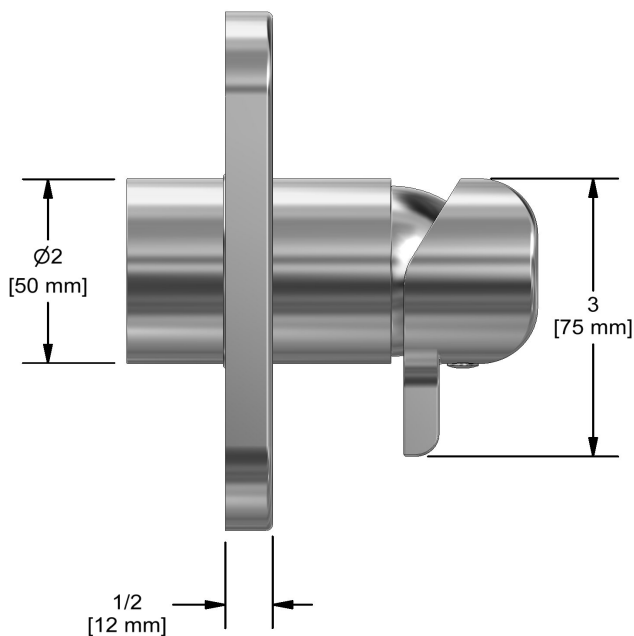

Sizes, models and finishes may differ from those presented.

Warranty

This **Riobel Inc.** product you have purchased carries a Limited Lifetime Warranty on the chrome, PVD finish, blacks and all working parts and is guaranteed from the initial purchase date against all manufacturing defects. All other finishes, including plastic components, are guaranteed for one year. All electric and/or electronic parts are covered by a 5-year limited warranty.

Customer Service

Ontario, West Canada : 888-287-5354 Quebec, Maritimes, United States : 866-473-8442

2020.06.12