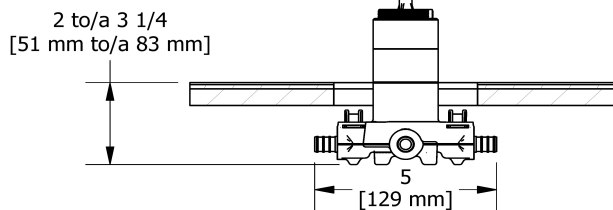

Sizes, models and finishes may differ from thoses presented.

Warranty

This **Riobel Inc.** product you have purchased carries a Limited Lifetime Warranty on the chrome, PVD finish, blacks and all working parts and is guaranteed from the initial purchase date against all manufacturing defects. All other finishes, including plastic components, are guaranteed for one year. All electric and/or electronic parts are covered by a 5-year limited warranty.

Customer Service

Ontario, West Canada : 888-287-5354 Quebec, Maritimes, United States : 866-473-8442