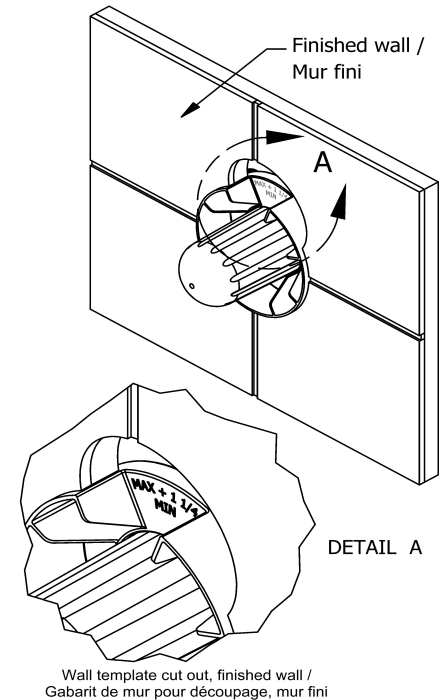

Sizes, models and finishes may differ from thoses presented.

Warranty

This **Riobel Inc.** product you have purchased carries a Limited Lifetime Warranty on the chrome, PVD finish, blacks and all working parts and is guaranteed from the initial purchase date against all manufacturing defects. All other finishes, including plastic components, are guaranteed for one year. All electric and/or electronic parts are covered by a 5-year limited warranty.

Customer Service

Ontario, West Canada : 888-287-5354 Quebec, Maritimes, United States : 866-473-8442