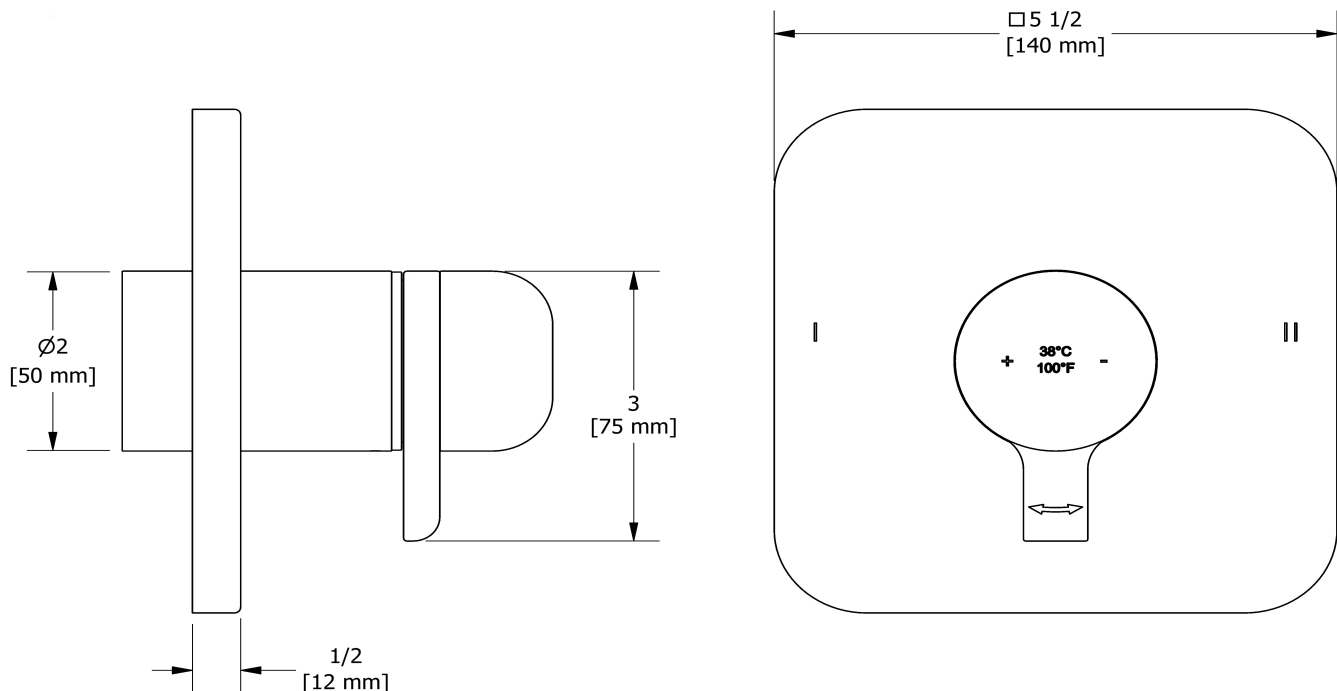

Certifications

- CSA B125.1
- ASME A112.18.1
- ASSE 1016
- CMR248 Approval

UPC®