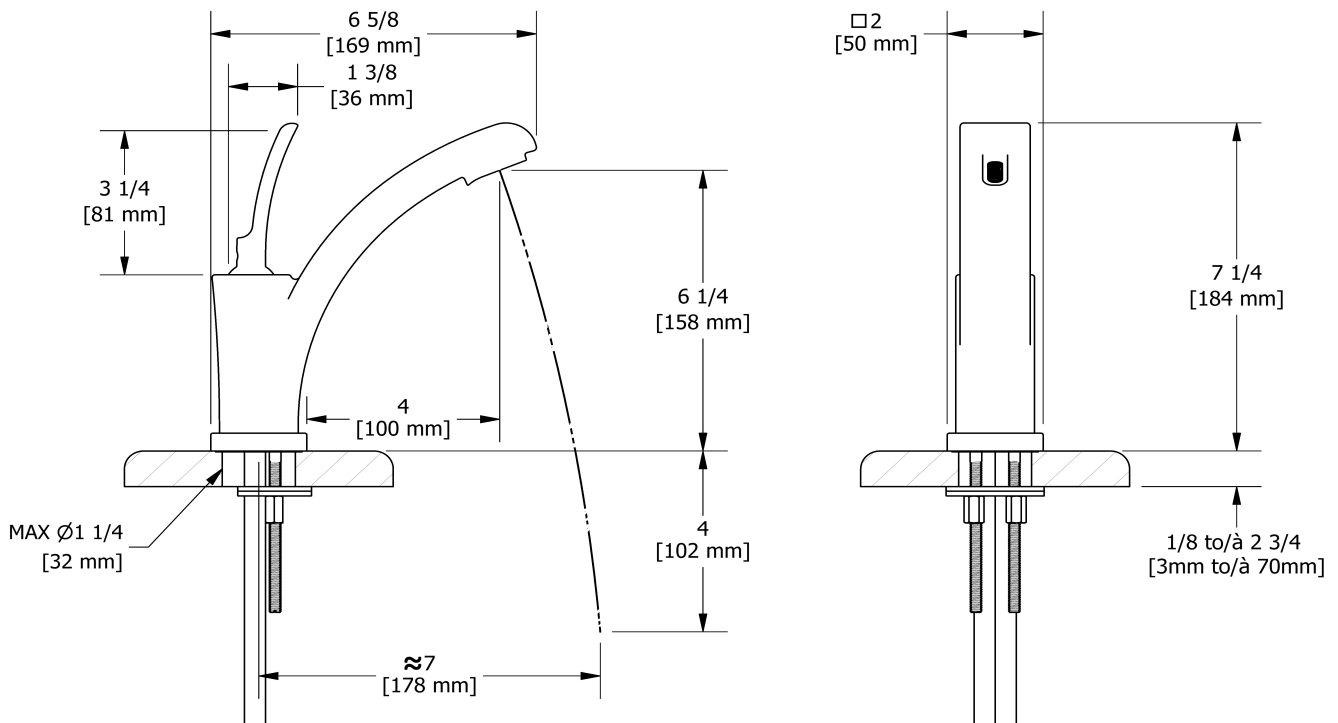

Sizes, models and finishes may differ from those presented.

Warranty

This **Riobel Inc.** product you have purchased carries a Limited Lifetime Warranty on the chrome, PVD finish, blacks and all working parts and is guaranteed from the initial purchase date against all manufacturing defects. All other finishes, including plastic components, are guaranteed for one year. All electric and/or electronic parts are covered by a 5-year limited warranty.

Customer Service

Ontario, West Canada : 888-287-5354 Quebec, Maritimes, United States : 866-473-8442