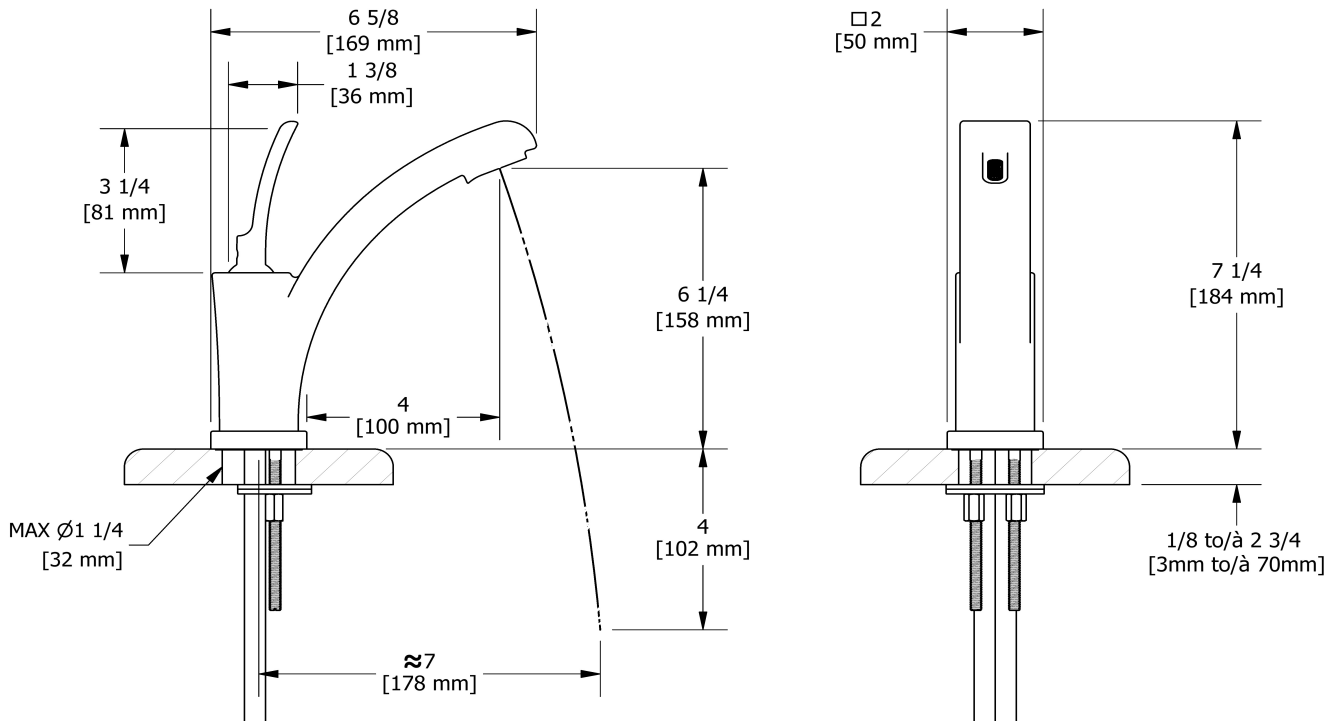

Single hole lavatory faucet without drain
SA00

Specifications

Descriptions

- 3/8" speedway compression
- Ceramic cartridge
- No drain

Available colors

- C : Chrome
- PN : Polished Nickel (PVD)

Available flow

- 3.7 L/min, 1 gpm (US) 60psi *

EPA certification applicable to the indicated model only

Certifications

- CSA B125.1
- NSF/ANSI standard 61 and 372
- ASME A112.18.1
- CMR248 Approval
- ADA

Sizes, models and finishes may differ from those presented.