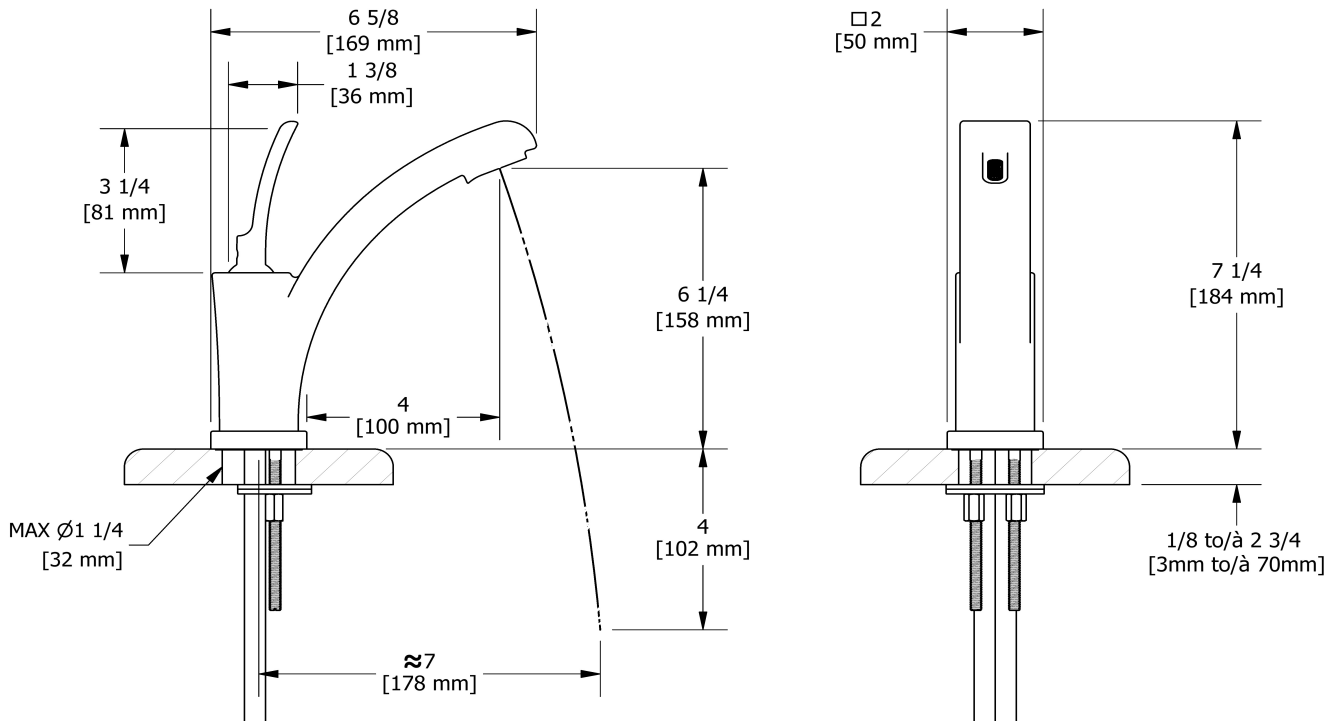

Sizes, models and finishes may differ from those presented.

Warranty

This **Riobel Inc.** product you have purchased carries a Limited Lifetime Warranty on the chrome, PVD finish, blacks and all working parts and is guaranteed from the initial purchase date against all manufacturing defects. All other finishes, including plastic components, are guaranteed for one year. All electric and/or electronic parts are covered by a 5-year limited warranty.

Customer Service

Ontario, West Canada : 888-287-5354 Quebec, Maritimes, United States : 866-473-8442