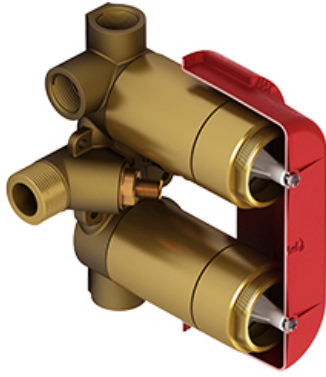

4-way Type T/P 3/4" coaxial complete valve
RUTM46+

Specifications

Composition

- TRUTM46+C - 4-way Type T/P coaxial valve trim
- R46 - 4-way Type T/P 3/4" coaxial valve rough

Available colors

- C : Chrome
- PN : Polished Nickel (PVD)

Customer Service

Ontario, West Canada : 888-287-5354 Quebec, Maritimes, United States : 866-473-8442

2020.06.12

4-way Type T/P 3/4" coaxial valve rough
R46

Specifications

Descriptions

- Rough only
- 3/4" inlet male NPT
- Must be supplied with minimum 3/4" PEX , 3/4" EXPANSION PEX or 1/2" copper
- Four 1/2" outlets female NPT
- Service valves
- Test cap
- TXX46XX or TXX88XX trim required to complete