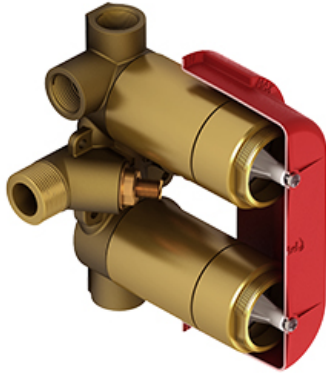

4-way Type T/P 3/4" coaxial complete valve
RUTM46

Specifications

Composition

- TRUTM46C - 4-way Type T/P coaxial valve trim
- R46 - 4-way Type T/P 3/4" coaxial valve rough

Available colors

- C : Chrome
- PN : Polished Nickel (PVD)

Customer Service

Ontario, West Canada : 888-287-5354 Quebec, Maritimes, United States : 866-473-8442

2020.06.12

4-way Type T/P 3/4" coaxial valve rough
R46

Specifications

Descriptions

- Rough only
- 3/4" inlet male NPT
- Must be supplied with minimum 3/4" PEX , 3/4" EXPANSION PEX or 1/2" copper
- Four 1/2" outlets female NPT
- Service valves
- Test cap
- TXX46XX or TXX88XX trim required to complete