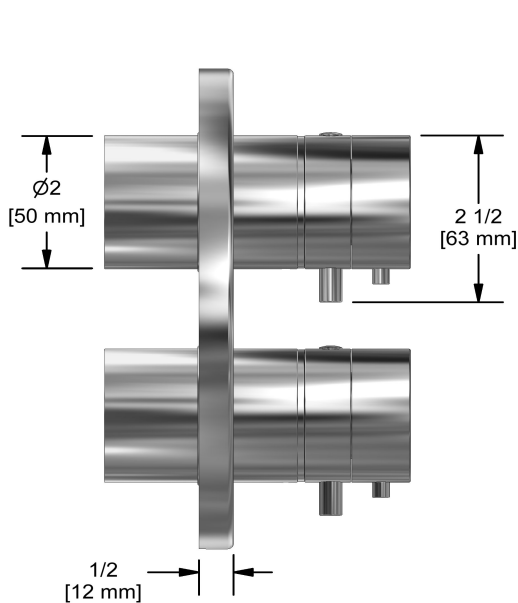

Sizes, models and finishes may differ from those presented.

Warranty

This **Riobel Inc.** product you have purchased carries a Limited Lifetime Warranty on the chrome, PVD finish, blacks and all working parts and is guaranteed from the initial purchase date against all manufacturing defects. All other finishes, including plastic components, are guaranteed for one year. All electric and/or electronic parts are covered by a 5-year limited warranty.

Customer Service

Ontario, West Canada : 888-287-5354 Quebec, Maritimes, United States : 866-473-8442

2020.06.12