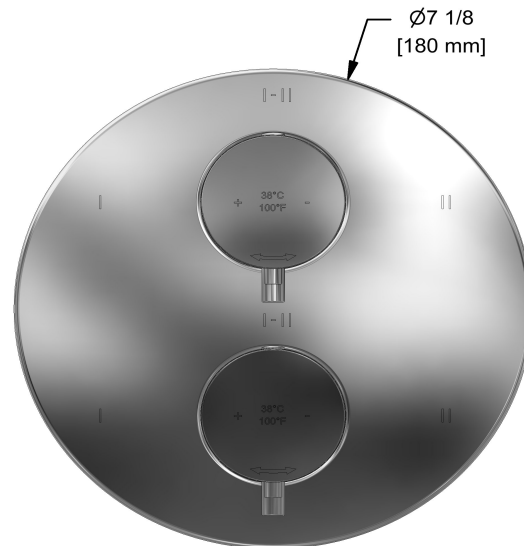

Sizes, models and finishes may differ from those presented.

Warranty

This **Riobel Inc.** product you have purchased carries a Limited Lifetime Warranty on the chrome, PVD finish, blacks and all working parts and is guaranteed from the initial purchase date against all manufacturing defects. All other finishes, including plastic components, are guaranteed for one year. All electric and/or electronic parts are covered by a 5-year limited warranty.

Customer Service

Ontario, West Canada : 888-287-5354 Quebec, Maritimes, United States : 866-473-8442

2020.06.12