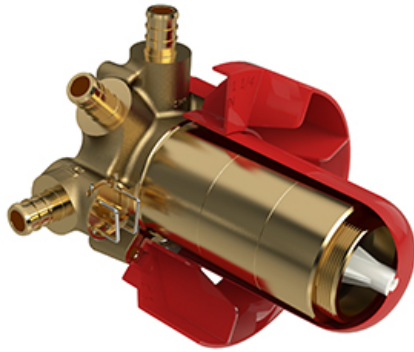

3-way Type T/P coaxial valve rough without cartridge
PEX
R45-SPEX

Specifications

Descriptions

- Rough only
- Service valves
- TXX45XX or TXX47XX trim required to complete
- Test cap
- Three 1/2" outlets PEX
- 1/2" inlet PEX

Available colors

- :

Certifications

- CSA B125.1
- ASME A112.18.1
- ASSE 1016
- CMR248 Approval

UPC®

Sizes, models and finishes may differ from those presented.

Warranty

This **Riobel Inc.** product you have purchased carries a Limited Lifetime Warranty on the chrome, PVD finish, blacks and all working parts and is guaranteed from the initial purchase date against all manufacturing defects. All other finishes, including plastic components, are guaranteed for one year. All electric and/or electronic parts are covered by a 5-year limited warranty.

Customer Service

Ontario, West Canada : 888-287-5354 Quebec, Maritimes, United States : 866-473-8442

2020.06.12