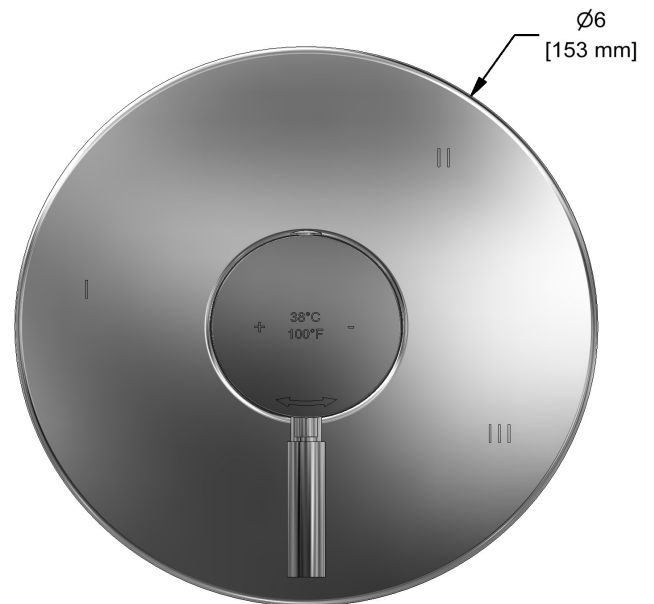

3-way Type T/P coaxial complete valve PEX
RUTM45-SPEX

Specifications

Composition

- TRUTM45C - 3-way Type T/P coaxial valve trim
- R45-SPEX - 3-way Type T/P coaxial valve rough without cartridge PEX

Available colors

- C : Chrome
- PN : Polished Nickel (PVD)

Available flows

- 24 L/min, 6.3 gpm (US) 60psi
- Type TP - For use with shower heads rated at 7L/min (1.8 gpm) or higher

Certifications

- CSA B125.1
- ASME A112.18.1
- ASSE 1016
- CMR248 Approval
- ADA

Customer Service

Ontario, West Canada : 888-287-5354 Quebec, Maritimes, United States : 866-473-8442

2020.06.12

3-way Type T/P coaxial valve trim
TRUTM45

Specifications

Descriptions

- R45, R45-SPEX or R45-EX rough required to complete
- 6 positions (OFF, 1, 1 and 2, 2, 2 and 3, 3) share
- Trim only
- Thermostatic/pressure balance coaxial cartridge with check valves