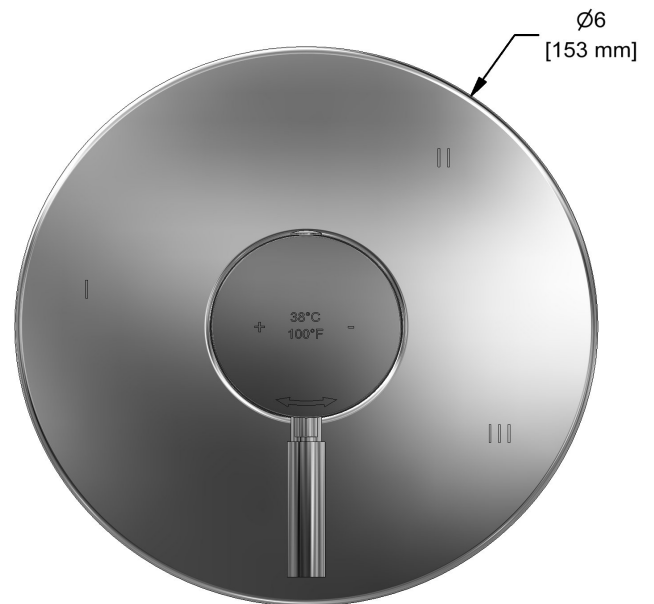

Sizes, models and finishes may differ from those presented.

Warranty

This **Riobel Inc.** product you have purchased carries a Limited Lifetime Warranty on the chrome, PVD finish, blacks and all working parts and is guaranteed from the initial purchase date against all manufacturing defects. All other finishes, including plastic components, are guaranteed for one year. All electric and/or electronic parts are covered by a 5-year limited warranty.

Customer Service

Ontario, West Canada : 888-287-5354 Quebec, Maritimes, United States : 866-473-8442

2020.06.12