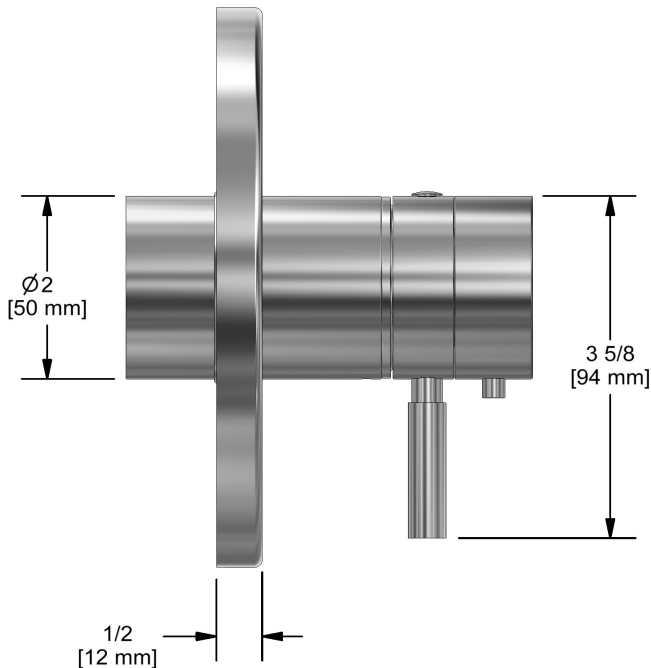

3-way Type T/P coaxial complete valve PEX
RUTM45-SPEX

Specifications

Composition

- TRUTM45C - 3-way Type T/P coaxial valve trim
- R45-SPEX - 3-way Type T/P coaxial valve rough without cartridge PEX

Available colors

- C : Chrome
- PN : Polished Nickel (PVD)

Available flows

- 24 L/min, 6.3 gpm (US) 60psi
- Type TP - For use with shower heads rated at 7L/min (1.8 gpm) or higher

Certifications

- CSA B125.1
- ASME A112.18.1
- ASSE 1016
- CMR248 Approval
- ADA

Customer Service

Ontario, West Canada : 888-287-5354 Quebec, Maritimes, United States : 866-473-8442

2020.06.12

3-way Type T/P coaxial valve trim
TRUTM45

Specifications

Descriptions

- R45, R45-SPEX or R45-EX rough required to complete
- 6 positions (OFF, 1, 1 and 2, 2, 2 and 3, 3) share
- Trim only
- Thermostatic/pressure balance coaxial cartridge with check valves