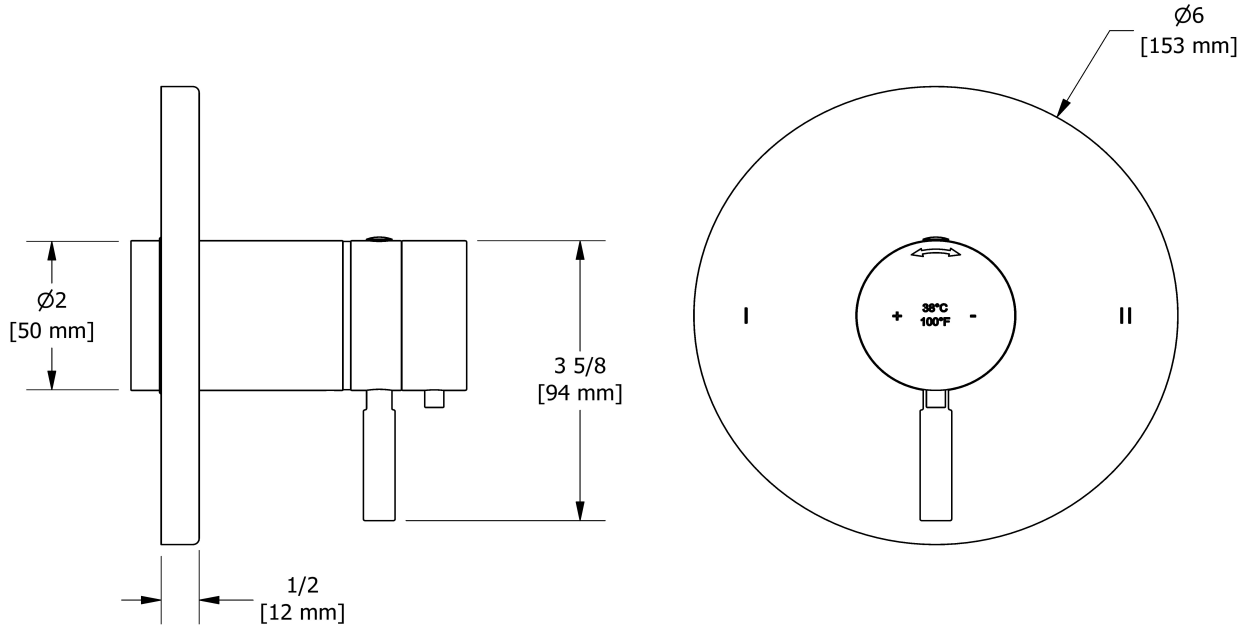

Sizes, models and finishes may differ from those presented.

Warranty

This **Riobel Inc.** product you have purchased carries a Limited Lifetime Warranty on the chrome, PVD finish, blacks and all working parts and is guaranteed from the initial purchase date against all manufacturing defects. All other finishes, including plastic components, are guaranteed for one year. All electric and/or electronic parts are covered by a 5-year limited warranty.

Customer Service

Ontario, West Canada : 888-287-5354 Quebec, Maritimes, United States : 866-473-8442

2020.06.12