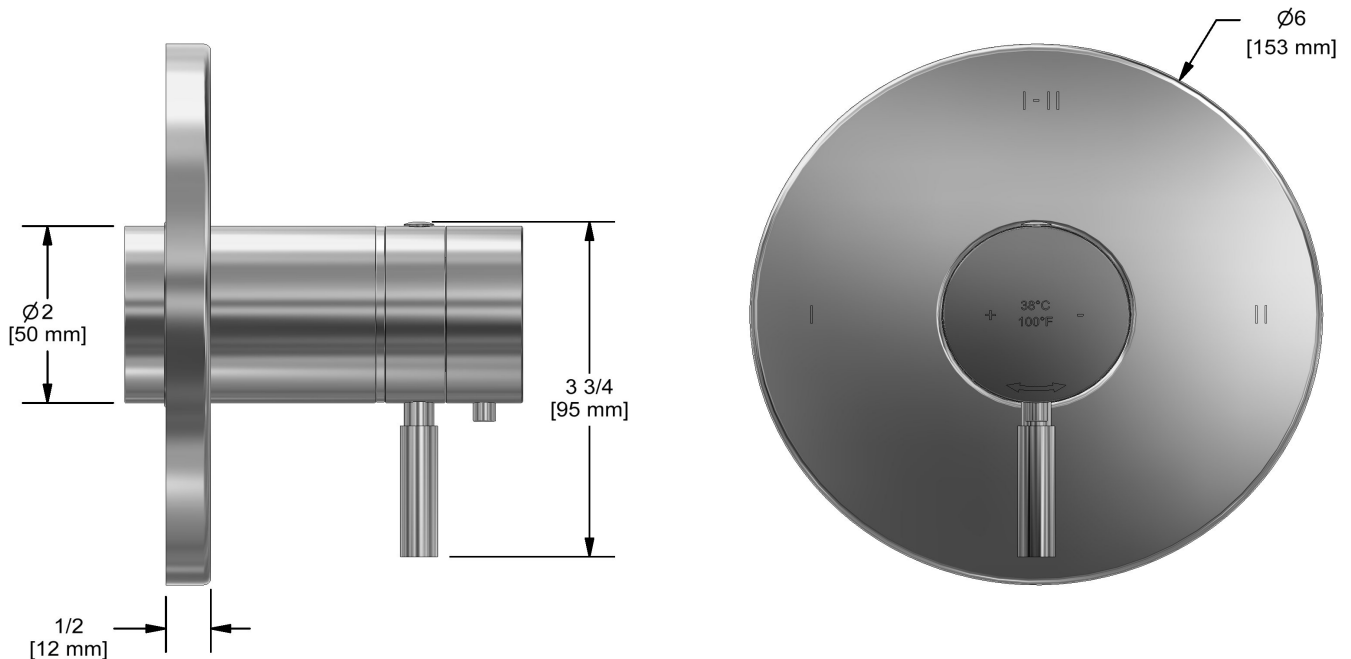

Sizes, models and finishes may differ from those presented.

Warranty

This **Riobel Inc.** product you have purchased carries a Limited Lifetime Warranty on the chrome, PVD finish, blacks and all working parts and is guaranteed from the initial purchase date against all manufacturing defects. All other finishes, including plastic components, are guaranteed for one year. All electric and/or electronic parts are covered by a 5-year limited warranty.

Customer Service

Ontario, West Canada : 888-287-5354 Quebec, Maritimes, United States : 866-473-8442

2020.06.12