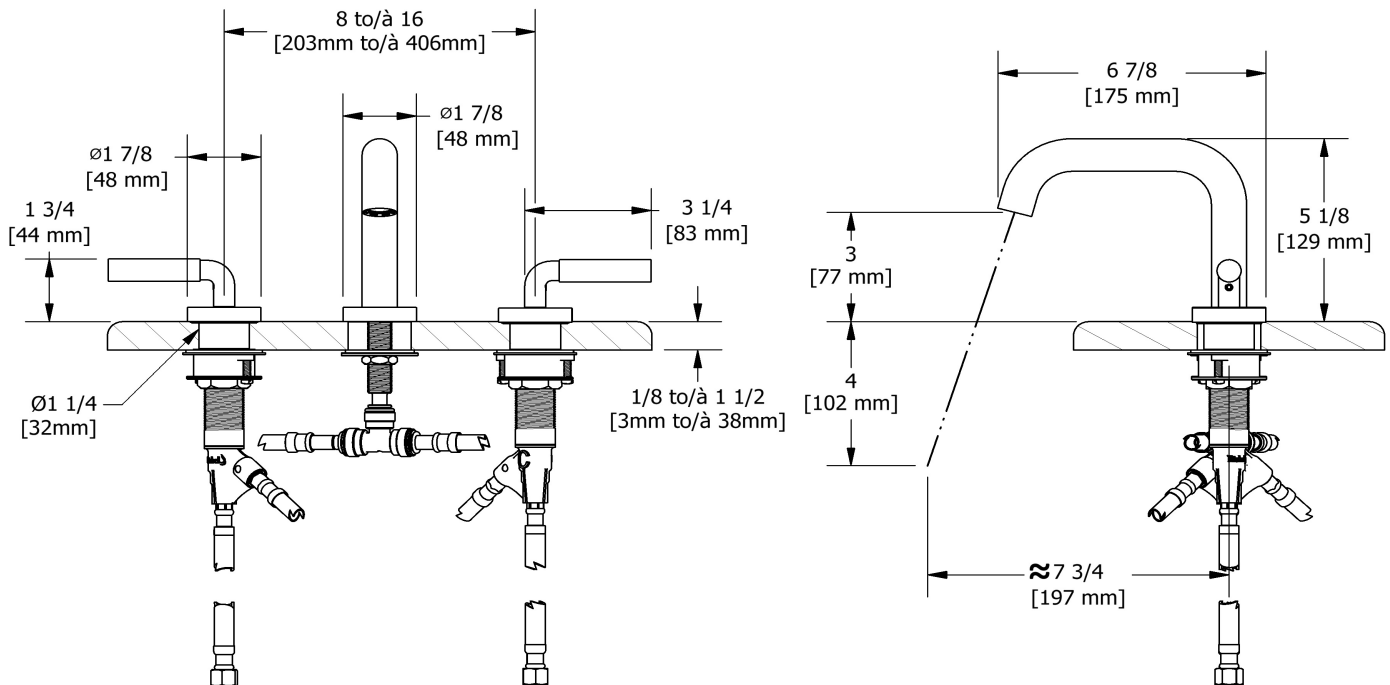

Sizes, models and finishes may differ from those presented.

Warranty

This **Riobel Inc.** product you have purchased carries a Limited Lifetime Warranty on the chrome, PVD finish, blacks and all working parts and is guaranteed from the initial purchase date against all manufacturing defects. All other finishes, including plastic components, are guaranteed for one year. All electric and/or electronic parts are covered by a 5-year limited warranty.

Customer Service

Ontario, West Canada : 888-287-5354 Quebec, Maritimes, United States : 866-473-8442